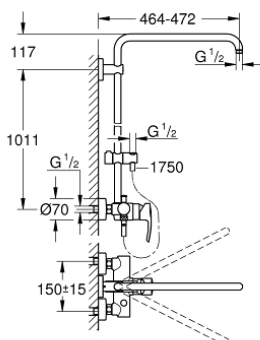

### PRODUCT DESCRIPTION

- Colour: chrome
- consisting of:
  - horizontal swivable 450 mm shower arm
  - exposed single-lever shower mixer with diverter
  - gliding element
  - shower hose Silverflex 1750 mm 1/2" x 1/2" (28 388)
  - GROHE SilkMove 46 mm ceramic cartridge
  - GROHE LongLife finish
  - Inner WaterGuide - inner insulation for surface protection
  - TwistStop - to prevent hose from twisting
  - minimum flow rate 7 l/min
  - suitable for instantaneous heaters from 18 kW/h
  - min. recommended pressure 1.0 bar

### SPARE PARTS, 7月 2017 – now

- 1: Lever (Spare part-nr. 46577000)
- 2: Cap (Spare part-nr. 46025000)
- 3: Cartridge (Spare part-nr. 46048000)
- 4: Diverter knob (Spare part-nr. 65648000)
- 5: Diverter (Spare part-nr. 65655000)
- 6: Non-return valve (Spare part-nr. 08565000)
- 7: Screw connection 1/2" (Spare part-nr. 45044000)
- 8: S-union (Spare part-nr. 12662000)
- 9: Glide element (Spare part-nr. 12140000)
- 10: Shower rail holder (Spare part-nr. 48279000)
- 11: Compensation disc (Spare part-nr. 27180000)\*
- 12: Temperature limiter (Spare part-nr. 46375000)\*
- 13: Special spanner (Spare part-nr. 19377000)\*
- 14: Shower system pipe for retrofitting (Spare part-nr. 48053000)\*
- 15: Shower system pipe for retrofitting (Spare part-nr. 48054000)\*
- 16: Shower arm for shower systems (Spare part-nr. 14047000)\*