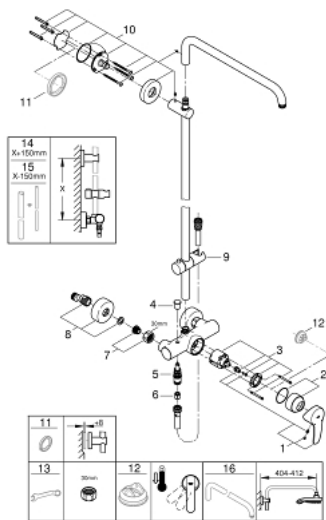

### PRODUCT DESCRIPTION

- Colour: chrome
- consisting of:
  - horizontal swivable 450 mm shower arm
  - exposed single-lever shower mixer with diverter
  - gliding element
  - shower hose Silverflex 1750 mm 1/2" x 1/2" (28 388)
  - GROHE SilkMove 46 mm ceramic cartridge
  - GROHE LongLife finish
  - Inner WaterGuide - inner insulation for surface protection
  - TwistStop - to prevent hose from twisting
  - minimum flow rate 7 l/min
  - suitable for instantaneous heaters from 18 kW/h
  - min. recommended pressure 1.0 bar

### SPARE PARTS, 7月 2017 – now

- 1: Lever (Spare part-nr. 46577000)
- 2: Cap (Spare part-nr. 46025000)
- 3: Cartridge (Spare part-nr. 46048000)
- 4: Diverter knob (Spare part-nr. 65648000)
- 5: Diverter (Spare part-nr. 65655000)
- 6: Non-return valve (Spare part-nr. 08565000)
- 7: Screw connection 1/2" (Spare part-nr. 45044000)
- 8: S-union (Spare part-nr. 12662000)
- 9: Glide element (Spare part-nr. 12140000)
- 10: Shower rail holder (Spare part-nr. 48279000)
- 11: Compensation disc (Spare part-nr. 27180000)\*
- 12: Temperature limiter (Spare part-nr. 46375000)\*
- 13: Special spanner (Spare part-nr. 19377000)\*
- 14: Shower system pipe for retrofitting (Spare part-nr. 48053000)\*
- 15: Shower system pipe for retrofitting (Spare part-nr. 48054000)\*
- 16: Shower arm for shower systems (Spare part-nr. 14047000)\*