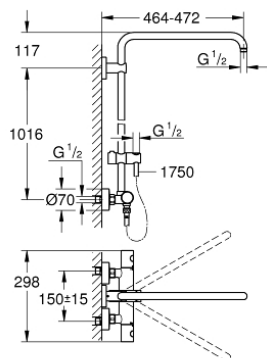

26 241 000 EUPHORIA SYSTEM SHOWER SYSTEM WITH THERMOSTAT FOR WALL MOUNTING

PRODUCT DESCRIPTION

- Colour: chrome
- consisting of:
 - horizontal swivable 450 mm shower arm
 - exposed thermostat with Aquadimmer function
 - gliding element
 - shower hose Silverflex 1750 mm 1/2" x 1/2" (28 388)
 - GROHE TurboStat - compact cartridge with wax thermoelement
 - GROHE SafeStop safety button at 38°C
 - GROHE SafeStop Plus optional temperature limiter at 43°C included
 - GROHE LongLife finish
 - Inner WaterGuide - inner insulation for surface protection
 - TwistStop - to prevent hose from twisting
 - suitable for instantaneous heaters from 18 kW/h
 - minimum flow rate 7 l/min
 - optional upgrade: GROHE EasyReach tray (26 362), sold separately

26 241 000 EUPHORIA SYSTEM SHOWER SYSTEM WITH THERMOSTAT FOR WALL MOUNTING

SPARE PARTS, 7月 2017 – now

- 1: Metal handle 1/2" (Spare part-nr. 47984000)
- 1.1: Cover cap (Spare part-nr. 6458500M)
- 2: Fitting ring (Spare part-nr. 47743000)
- 3: Thermostatic compact cartridge 1/2" (Spare part-nr. 47439000)
- 4: Buffer (Spare part-nr. 47398000)
- 5: Water flow (Spare part-nr. 47751000)
- 6: Aquadimmer (Spare part-nr. 12433000)
- 7: Non-return valve (Spare part-nr. 47189000)
- 7.1: Dirt strainer (Spare part-nr. 0726400M)
- 7.2: Non-return valve (Spare part-nr. 08565000)
- 7.3: O-ring $\varnothing 17 \times \varnothing 2$ (Spare part-nr. 0305500M)
- 8: S-union (Spare part-nr. 12662000)
- 9: Non-return valve (Spare part-nr. 08565000)
- 10: Glide element (Spare part-nr. 12140000)
- 11: Shower rail holder (Spare part-nr. 48279000)
- 12: Compensation disc (Spare part-nr. 27180000)*
- 13: Socket spanner (Spare part-nr. 19332000)*
- 14: Special spanner (Spare part-nr. 19377000)*
- 15: GROHE TurboStat cartridge 1/2" (Spare part-nr. 47175000)*
- 16: Shower system pipe for retrofitting (Spare part-nr. 48053000)*
- 17: Shower system pipe for retrofitting (Spare part-nr. 48054000)*
- 18: Shower arm for shower systems (Spare part-nr. 14047000)*