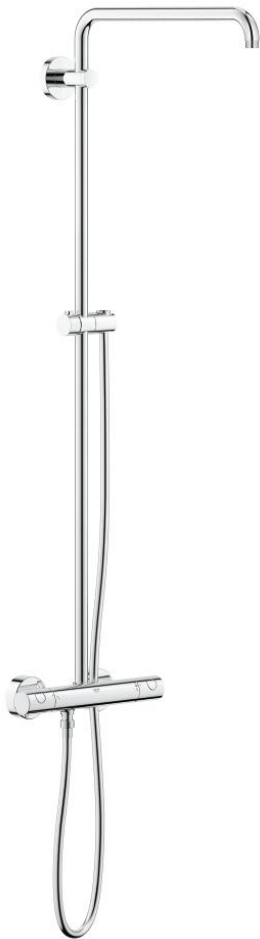

26 241 000 EUPHORIA SYSTEM SHOWER SYSTEM WITH THERMOSTAT FOR WALL MOUNTING

PRODUCT DESCRIPTION

- Colour: chrome
- consisting of:
 - horizontal swivable 450 mm shower arm
 - exposed thermostat with Aquadimmer function
 - gliding element
 - shower hose Silverflex 1750 mm 1/2" x 1/2" (28 388)
 - GROHE TurboStat - compact cartridge with wax thermoelement
 - GROHE SafeStop safety button at 38°C
 - GROHE SafeStop Plus optional temperature limiter at 43°C included
 - GROHE LongLife finish
 - Inner WaterGuide - inner insulation for surface protection
 - TwistStop - to prevent hose from twisting
 - suitable for instantaneous heaters from 18 kW/h
 - minimum flow rate 7 l/min
 - optional upgrade: GROHE EasyReach tray (26 362), sold separately

26 241 000 EUPHORIA SYSTEM SHOWER SYSTEM WITH THERMOSTAT FOR WALL MOUNTING

SPARE PARTS, 7月 2017 – now

- 1: Metal handle 1/2" (Spare part-nr. 47984000)
- 1.1: Cover cap (Spare part-nr. 6458500M)
- 2: Fitting ring (Spare part-nr. 47743000)
- 3: Thermostatic compact cartridge 1/2" (Spare part-nr. 47439000)
- 4: Buffer (Spare part-nr. 47398000)
- 5: Water flow (Spare part-nr. 47751000)
- 6: Aquadimmer (Spare part-nr. 12433000)
- 7: Non-return valve (Spare part-nr. 47189000)
- 7.1: Dirt strainer (Spare part-nr. 0726400M)
- 7.2: Non-return valve (Spare part-nr. 08565000)
- 7.3: O-ring $\varnothing 17 \times \varnothing 2$ (Spare part-nr. 0305500M)
- 8: S-union (Spare part-nr. 12662000)
- 9: Non-return valve (Spare part-nr. 08565000)
- 10: Glide element (Spare part-nr. 12140000)
- 11: Shower rail holder (Spare part-nr. 48279000)
- 12: Compensation disc (Spare part-nr. 27180000)*
- 13: Socket spanner (Spare part-nr. 19332000)*
- 14: Special spanner (Spare part-nr. 19377000)*
- 15: GROHE TurboStat cartridge 1/2" (Spare part-nr. 47175000)*
- 16: Shower system pipe for retrofitting (Spare part-nr. 48053000)*
- 17: Shower system pipe for retrofitting (Spare part-nr. 48054000)*
- 18: Shower arm for shower systems (Spare part-nr. 14047000)*