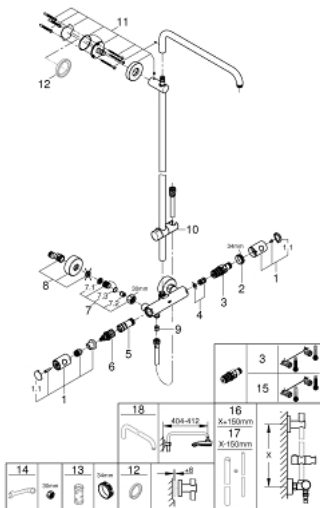

26 241 000 EUPHORIA SYSTEM SHOWER SYSTEM WITH THERMOSTAT FOR WALL MOUNTING

PRODUCT DESCRIPTION

- Colour: chrome
- consisting of:
 - horizontal swivable 450 mm shower arm
 - exposed thermostat with Aquadimmer function
 - gliding element
 - shower hose Silverflex 1750 mm 1/2" x 1/2" (28 388)
 - GROHE TurboStat - compact cartridge with wax thermoelement
 - GROHE SafeStop safety button at 38°C
 - GROHE SafeStop Plus optional temperature limiter at 43°C included
 - GROHE LongLife finish
 - Inner WaterGuide - inner insulation for surface protection
 - TwistStop - to prevent hose from twisting
 - suitable for instantaneous heaters from 18 kW/h
 - minimum flow rate 7 l/min
 - optional upgrade: GROHE EasyReach tray (26 362), sold separately

26 241 000 EUPHORIA SYSTEM SHOWER SYSTEM WITH THERMOSTAT FOR WALL MOUNTING

SPARE PARTS, 7月 2017 – now

- 1: Metal handle 1/2" (Spare part-nr. 47984000)
- 1.1: Cover cap (Spare part-nr. 6458500M)
- 2: Fitting ring (Spare part-nr. 47743000)
- 3: Thermostatic compact cartridge 1/2" (Spare part-nr. 47439000)
- 4: Buffer (Spare part-nr. 47398000)
- 5: Water flow (Spare part-nr. 47751000)
- 6: Aquadimmer (Spare part-nr. 12433000)
- 7: Non-return valve (Spare part-nr. 47189000)
- 7.1: Dirt strainer (Spare part-nr. 0726400M)
- 7.2: Non-return valve (Spare part-nr. 08565000)
- 7.3: O-ring $\varnothing 17 \times \varnothing 2$ (Spare part-nr. 0305500M)
- 8: S-union (Spare part-nr. 12662000)
- 9: Non-return valve (Spare part-nr. 08565000)
- 10: Glide element (Spare part-nr. 12140000)
- 11: Shower rail holder (Spare part-nr. 48279000)
- 12: Compensation disc (Spare part-nr. 27180000)*
- 13: Socket spanner (Spare part-nr. 19332000)*
- 14: Special spanner (Spare part-nr. 19377000)*
- 15: GROHE TurboStat cartridge 1/2" (Spare part-nr. 47175000)*
- 16: Shower system pipe for retrofitting (Spare part-nr. 48053000)*
- 17: Shower system pipe for retrofitting (Spare part-nr. 48054000)*
- 18: Shower arm for shower systems (Spare part-nr. 14047000)*