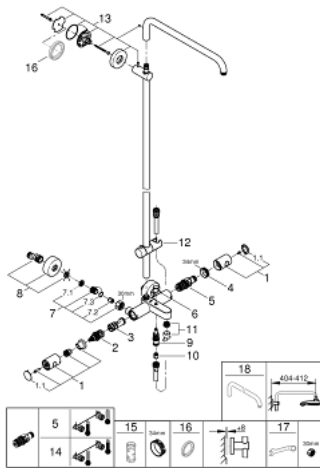

26 243 000 EUPHORIA SYSTEM SHOWER SYSTEM WITH BATH THERMOSTAT FOR WALL MOUNTING

SPARE PARTS, July 2017 – March 2021

1. 1: Costa metal handle 1/2" (Spare part-nr. 47984000)
   - 1.1: Cap (Spare part-nr. 6458500M)
   - 2: Aquadimmer (Spare part-nr. 47364000)
   - 3: Water flow (Spare part-nr. 47887000)
   - 4: Fitting ring (Spare part-nr. 47743000)
   - 5: Thermostatic compact cartridge 1/2" (Spare part-nr. 47439000)
   - 6: Diverter knob (Spare part-nr. 65648000)
   - 7: Non-return valve (Spare part-nr. 47189000)
   - 7.1: Dirt Strainer (Spare part-nr. 0726400M)
   - 7.2: Non-return valve (Spare part-nr. 08565000)
   - 7.3: O-ring $\varnothing 17 \times \varnothing 2$ (Spare part-nr. 0305500M)
   - 8: S-union (Spare part-nr. 12662000)
   - 9: Diverter (Spare part-nr. 65655000)
   - 10: Non-return valve (Spare part-nr. 08565000)
   - 11: Mousseur (Spare part-nr. 13926000)
   - 12: Sliding piece (Spare part-nr. 12140000)
   - 13: Outlet shower holder (Spare part-nr. 48279000)
   - 14: GROHE TurboStat cartridge 1/2" (Spare part-nr. 47175000)*
   - 15: Socket spanner (Spare part-nr. 19332000)*
   - 16: Compensation disc (Spare part-nr. 27180000)*
   - 17: Special spanner (Spare part-nr. 19377000)*
   - 18: Shower arm for shower systems (Spare part-nr. 14047000)*
2. Optional accessories