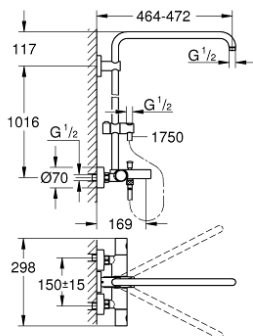

### PRODUCT DESCRIPTION

- Colour: chrome
- with short shower rail for installation in showers
- consists of:
  - Horizontal swivable 450 mm shower arm
  - exposed thermostat with Aquadimmer function
  - maximum flow rate (at 3 bar): 26 l/min
  - separate diverter for hand shower
  - gliding element
  - shower hose Silverflex 1750 mm 1/2" x 1/2" (28 388)
  - distance between thermostat and upper bracket: 1016 mm
  - maximum flow rate system (at 3 bar): 26 l/min (without bath inlet)
  - GROHE TurboStat - compact cartridge with wax thermoelement
  - GROHE SafeStop - safety button at 38°C
  - GROHE SafeStop Plus - optional temperature limiter at 43°C included
  - GROHE LongLife finish
  - Inner WaterGuide - inner insulation for surface protection
  - TwistStop - to prevent hose from twisting
  - suitable for instantaneous heaters (min. 19 kW/h)
  - minimum flow rate 5 l/min.