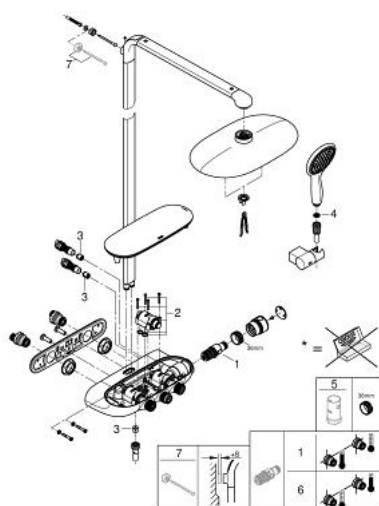

26 250 000 RAINSHOWER SYSTEM SMARTCONTROL DUO 360 SHOWER SYSTEM WITH THERMOSTAT FOR WALL MOUNTING

SPARE PARTS, 12月 2016 – 10月 2018

- 1: Thermostatic compact cartridge 1/2" (Spare part-nr. 47439000)
- 2: Cartridge (Spare part-nr. 48297000)
- 3: Non-return valve (Spare part-nr. 4901000M)
- 4: Non-return valve (Spare part-nr. 08565000)
- 5: Dirt strainer (Spare part-nr. 0700200M)
- 6: Spray face (Spare part-nr. 48348000)
- 7: Socket spanner (Spare part-nr. 49059000)*
- 8: GROHE TurboStat cartridge 1/2" (Spare part-nr. 47175000)*
- 9: Compensation disc (Spare part-nr. 26385000)*
- 10: Shower system pipe for retrofitting (Spare part-nr. 48349000)*
- 11: Shower system pipe for retrofitting (Spare part-nr. 48350000)*

* Optional accessories

26 250 000 RAINSHOWER SYSTEM SMARTCONTROL DUO 360 SHOWER SYSTEM WITH THERMOSTAT FOR WALL MOUNTING

SPARE PARTS, 8月 2016 – 12月 2016

- 1: Thermostatic compact cartridge 1/2" (Spare part-nr. 47439000)
- 2: Cartridge (Spare part-nr. 48297000)
- 3: Non-return valve (Spare part-nr. 08565000)
- 4: Dirt strainer (Spare part-nr. 0700200M)
- 5: Spray face (Spare part-nr. 48348000)
- 6: Socket spanner (Spare part-nr. 19131000)*
- 7: GROHE TurboStat cartridge 1/2" (Spare part-nr. 47175000)*
- 8: Compensation disc (Spare part-nr. 26385000)*

* Optional accessories

26 250 000 RAINSHOWER SYSTEM SMARTCONTROL DUO 360 SHOWER SYSTEM WITH THERMOSTAT FOR WALL MOUNTING

SPARE PARTS, 7月 2014 – 8月 2016

- 1: Thermostatic compact cartridge 1/2" (Spare part-nr. 47439000)
- 2: Cartridge (Spare part-nr. 48297000)
- 3: Non-return valve (Spare part-nr. 08565000)
- 4: Dirt strainer (Spare part-nr. 0700200M)
- 5: Socket spanner (Spare part-nr. 19131000)*
- 6: GROHE TurboStat cartridge 1/2" (Spare part-nr. 47175000)*
- 7: Compensation disc (Spare part-nr. 26385000)*