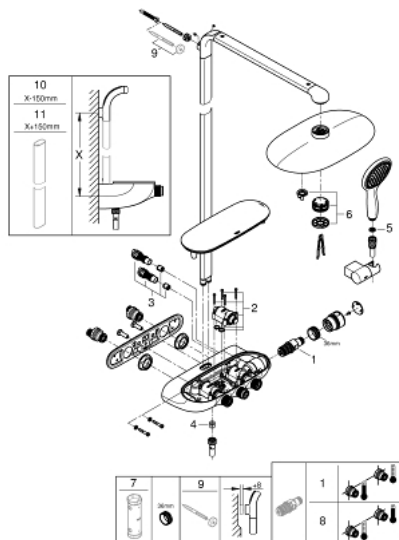

26 250 000 RAINSHOWER SYSTEM SMARTCONTROL DUO 360 SHOWER SYSTEM WITH THERMOSTAT FOR WALL MOUNTING

SPARE PARTS, 10月 2018 – now

- 1: Thermostatic compact cartridge 1/2" (Spare part-nr. 47439000)
 - 2: Cartridge (Spare part-nr. 48297000)
 - 3: Non-return valve (Spare part-nr. 4901000M)
 - 4: Non-return valve (Spare part-nr. 08565000)
 - 5: Dirt strainer (Spare part-nr. 0700200M)
 - 6: Spray face (Spare part-nr. 48348000)
 - 7: Cover (Spare part-nr. 48482000)
 - 8: Socket spanner (Spare part-nr. 49059000)*
 - 9: GROHE TurboStat cartridge 1/2" (Spare part-nr. 47175000)*
 - 10: Compensation disc (Spare part-nr. 26385000)*
 - 11: Shower system pipe for retrofitting (Spare part-nr. 48349000)*
 - 12: Shower system pipe for retrofitting (Spare part-nr. 48350000)*
- * Optional accessories

26 250 000 RAINSHOWER SYSTEM SMARTCONTROL DUO 360 SHOWER SYSTEM WITH THERMOSTAT FOR WALL MOUNTING

SPARE PARTS, 12月 2016 – 10月 2018

- 1: Thermostatic compact cartridge 1/2" (Spare part-nr. 47439000)
- 2: Cartridge (Spare part-nr. 48297000)
- 3: Non-return valve (Spare part-nr. 4901000M)
- 4: Non-return valve (Spare part-nr. 08565000)
- 5: Dirt strainer (Spare part-nr. 0700200M)
- 6: Spray face (Spare part-nr. 48348000)
- 7: Socket spanner (Spare part-nr. 49059000)*
- 8: GROHE TurboStat cartridge 1/2" (Spare part-nr. 47175000)*
- 9: Compensation disc (Spare part-nr. 26385000)*
- 10: Shower system pipe for retrofitting (Spare part-nr. 48349000)*
- 11: Shower system pipe for retrofitting (Spare part-nr. 48350000)*