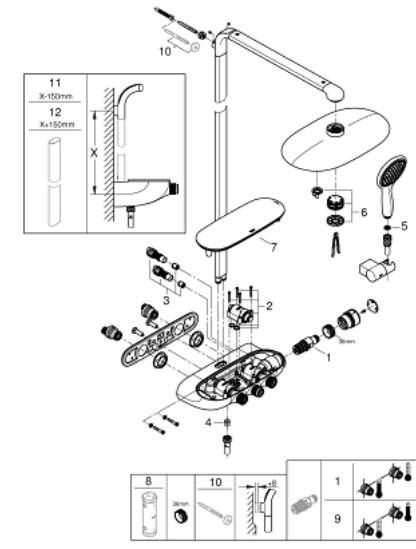

26 250 000 RAINSHOWER SYSTEM SMARTCONTROL DUO 360 SHOWER SYSTEM WITH THERMOSTAT FOR WALL MOUNTING

SPARE PARTS, 10月 2018 – now

- 1: Thermostatic compact cartridge 1/2" (Spare part-nr. 47439000)
 - 2: Cartridge (Spare part-nr. 48297000)
 - 3: Non-return valve (Spare part-nr. 4901000M)
 - 4: Non-return valve (Spare part-nr. 08565000)
 - 5: Dirt strainer (Spare part-nr. 0700200M)
 - 6: Spray face (Spare part-nr. 48348000)
 - 7: Cover (Spare part-nr. 48482000)
 - 8: Socket spanner (Spare part-nr. 49059000)*
 - 9: GROHE TurboStat cartridge 1/2" (Spare part-nr. 47175000)*
 - 10: Compensation disc (Spare part-nr. 26385000)*
 - 11: Shower system pipe for retrofitting (Spare part-nr. 48349000)*
 - 12: Shower system pipe for retrofitting (Spare part-nr. 48350000)*
- * Optional accessories

26 250 000 RAINSHOWER SYSTEM SMARTCONTROL DUO 360 SHOWER SYSTEM WITH THERMOSTAT FOR WALL MOUNTING

SPARE PARTS, 12月 2016 – 10月 2018

- 1: Thermostatic compact cartridge 1/2" (Spare part-nr. 47439000)
- 2: Cartridge (Spare part-nr. 48297000)
- 3: Non-return valve (Spare part-nr. 4901000M)
- 4: Non-return valve (Spare part-nr. 08565000)
- 5: Dirt strainer (Spare part-nr. 0700200M)
- 6: Spray face (Spare part-nr. 48348000)
- 7: Socket spanner (Spare part-nr. 49059000)*
- 8: GROHE TurboStat cartridge 1/2" (Spare part-nr. 47175000)*
- 9: Compensation disc (Spare part-nr. 26385000)*
- 10: Shower system pipe for retrofitting (Spare part-nr. 48349000)*
- 11: Shower system pipe for retrofitting (Spare part-nr. 48350000)*