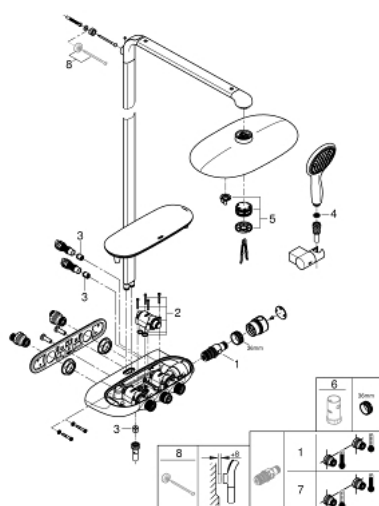

26 250 000 RAINSHOWER SYSTEM SMARTCONTROL DUO 360 SHOWER SYSTEM WITH THERMOSTAT FOR WALL MOUNTING

SPARE PARTS, 12月 2016 – 10月 2018

- 1: Thermostatic compact cartridge 1/2" (Spare part-nr. 47439000)
- 2: Cartridge (Spare part-nr. 48297000)
- 3: Non-return valve (Spare part-nr. 4901000M)
- 4: Non-return valve (Spare part-nr. 08565000)
- 5: Dirt strainer (Spare part-nr. 0700200M)
- 6: Spray face (Spare part-nr. 48348000)
- 7: Socket spanner (Spare part-nr. 49059000)*
- 8: GROHE TurboStat cartridge 1/2" (Spare part-nr. 47175000)*
- 9: Compensation disc (Spare part-nr. 26385000)*
- 10: Shower system pipe for retrofitting (Spare part-nr. 48349000)*
- 11: Shower system pipe for retrofitting (Spare part-nr. 48350000)*

* Optional accessories

26 250 000 RAINSHOWER SYSTEM SMARTCONTROL DUO 360 SHOWER SYSTEM WITH THERMOSTAT FOR WALL MOUNTING

SPARE PARTS, 8月 2016 – 12月 2016

- 1: Thermostatic compact cartridge 1/2" (Spare part-nr. 47439000)
- 2: Cartridge (Spare part-nr. 48297000)
- 3: Non-return valve (Spare part-nr. 08565000)
- 4: Dirt strainer (Spare part-nr. 0700200M)
- 5: Spray face (Spare part-nr. 48348000)
- 6: Socket spanner (Spare part-nr. 19131000)*
- 7: GROHE TurboStat cartridge 1/2" (Spare part-nr. 47175000)*
- 8: Compensation disc (Spare part-nr. 26385000)*