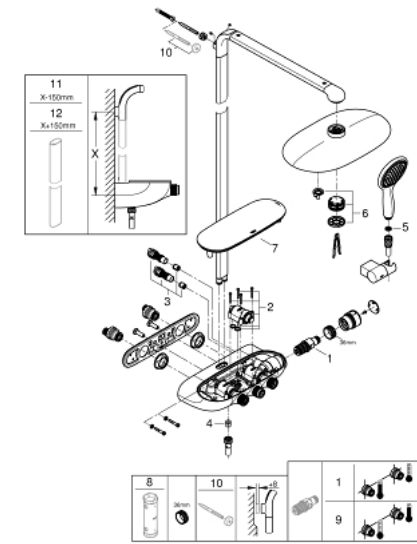

### PRODUCT DESCRIPTION

- Colour: chrome
- consists of:
  - horizontal 500 mm shower arm
  - exposed SmartControl thermostat
  - allows change between:
    - head shower Rainshower Duo 360, spray plate chrome
    - spray patterns: GROHE PureRain/GROHE Rain O<sup>2</sup> spray\* and TrioMassage
  - Power&Soul 115 hand shower, spray plate white (27 671)
  - hand shower wall holder (27 055)
  - shower hose Silverflex 1750 mm 1/2" x 1/2" (28 388)
- minimum flow rate 10 l/min.
- GROHE DreamSpray - perfect spray pattern
- GROHE LongLife finish
- GROHE CoolTouch - no risk of scalding
- GROHE TurboStat - compact cartridge with wax thermoelement
- GROHE EcoJoy - less water, perfect flow
- GROHE SafeStop - safety button at 38°C
- GROHE SafeStop Plus - optional temperature limiter at 43°C included
- GROHE SmartControl - control the shower with intuitive push/turn button
- GROHE EasyReach shower tray
- GROHE SpeedClean - effortless limescale removal
- Inner WaterGuide - inner insulation for surface protection
- suitable for instantaneous heaters (min. 19 kW/h)
- TwistStop - to prevent hose from twisting
- \* to be decided at first installation; factory default setting: GROHE PureRain

### SPARE PARTS, October 2018 – now

- 1: Thermostatic compact cartridge 1/2" (Spare part-nr. 47439000)
  - 2: Cartridge (Spare part-nr. 48297000)
  - 3: Non-return valve (Spare part-nr. 4901000M)
  - 4: Non-return valve (Spare part-nr. 08565000)
  - 5: Dirt strainer (Spare part-nr. 0700200M)
  - 6: Spray face (Spare part-nr. 48348000)
  - 7: Cover (Spare part-nr. 48482000)
  - 8: Socket spanner (Spare part-nr. 49059000)\*
  - 9: GROHE TurboStat cartridge 1/2" (Spare part-nr. 47175000)\*
  - 10: Compensation disc (Spare part-nr. 26385000)\*
  - 11: Shower system pipe for retrofitting (Spare part-nr. 48349000)\*
  - 12: Shower system pipe for retrofitting (Spare part-nr. 48350000)\*
- \* Optional accessories