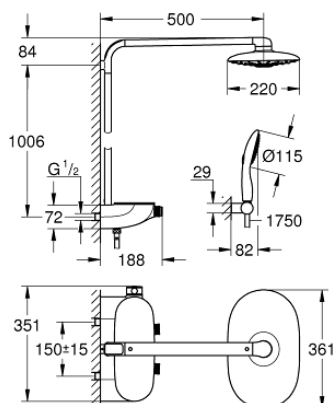

### PRODUCT DESCRIPTION

- Colour: chrome
- consists of:
  - horizontal 500 mm shower arm
  - exposed SmartControl thermostat
  - allows change between:
    - head shower Rainshower Duo 360, spray plate chrome
    - spray patterns: GROHE PureRain/GROHE Rain O<sup>2</sup> spray\* and TrioMassage
  - Power&Soul 115 hand shower, spray plate white (27 671)
  - hand shower wall holder (27 055)
  - shower hose Silverflex 1750 mm 1/2" x 1/2" (28 388)
- minimum flow rate 10 l/min.
- GROHE DreamSpray - perfect spray pattern
- GROHE LongLife finish
- GROHE CoolTouch - no risk of scalding
- GROHE TurboStat - compact cartridge with wax thermoelement
- GROHE EcoJoy - less water, perfect flow
- GROHE SafeStop - safety button at 38°C
- GROHE SafeStop Plus - optional temperature limiter at 43°C included
- GROHE SmartControl - control the shower with intuitive push/turn button
- GROHE EasyReach shower tray
- GROHE SpeedClean - effortless limescale removal
- Inner WaterGuide - inner insulation for surface protection
- suitable for instantaneous heaters (min. 19 kW/h)
- TwistStop - to prevent hose from twisting
- \* to be decided at first installation; factory default setting: GROHE PureRain

### SPARE PARTS, October 2018 – now

- 1: Thermostatic compact cartridge 1/2" (Spare part-nr. 47439000)
  - 2: Cartridge (Spare part-nr. 48297000)
  - 3: Non-return valve (Spare part-nr. 4901000M)
  - 4: Non-return valve (Spare part-nr. 08565000)
  - 5: Dirt strainer (Spare part-nr. 0700200M)
  - 6: Spray face (Spare part-nr. 48348000)
  - 7: Cover (Spare part-nr. 48482000)
  - 8: Socket spanner (Spare part-nr. 49059000)\*
  - 9: GROHE TurboStat cartridge 1/2" (Spare part-nr. 47175000)\*
  - 10: Compensation disc (Spare part-nr. 26385000)\*
  - 11: Shower system pipe for retrofitting (Spare part-nr. 48349000)\*
  - 12: Shower system pipe for retrofitting (Spare part-nr. 48350000)\*
- \* Optional accessories