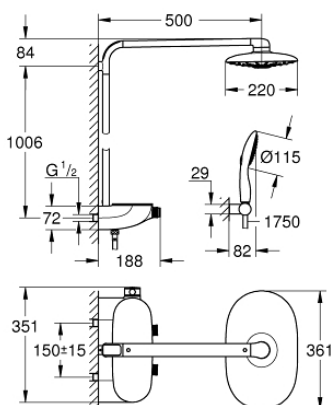

### PRODUCT DESCRIPTION

- Colour: chrome
- consisting of:
  - horizontal 500 mm shower arm
  - exposed SmartControl thermostat
  - allows change between:
    - head shower Rainshower Duo 360, spray plate chrome
    - spray patterns: GROHE PureRain/GROHE Rain O<sup>2</sup> spray\* and TrioMassage
  - Power&Soul 115 hand shower, spray plate white (27 671)
  - hand shower wall holder (27 055)
  - shower hose Silverflex 1750 mm 1/2" x 1/2" (28 388)
  - minimum flow rate 10 l/min
  - GROHE DreamSpray - perfect spray pattern
  - GROHE LongLife finish
  - GROHE CoolTouch - no risk of scalding
  - GROHE TurboStat - compact cartridge with wax thermoelement
  - GROHE EcoJoy - Less water, perfect flow
  - GROHE SafeStop safety button at 38°C
  - GROHE SafeStop Plus optional temperature limiter at 43°C included
  - GROHE SmartControl - control the shower with intuitive push/turn button
  - GROHE EasyReach shower tray
  - GROHE SpeedClean - effortless limescale removal
  - Inner WaterGuide - inner insulation for surface protection
  - suitable for instantaneous heaters from 18 kW/h
  - TwistStop - to prevent hose from twisting
- \* to be decided at first installation; factory default setting: GROHE PureRain

### SPARE PARTS, 10月 2018 – now

- 1: Thermostatic compact cartridge 1/2" (Spare part-nr. 47439000)
  - 2: Cartridge (Spare part-nr. 48297000)
  - 3: Non-return valve (Spare part-nr. 4901000M)
  - 4: Non-return valve (Spare part-nr. 08565000)
  - 5: Dirt strainer (Spare part-nr. 0700200M)
  - 6: Spray face (Spare part-nr. 48348000)
  - 7: Cover (Spare part-nr. 48482000)
  - 8: Socket spanner (Spare part-nr. 49059000)\*
  - 9: GROHE TurboStat cartridge 1/2" (Spare part-nr. 47175000)\*
  - 10: Compensation disc (Spare part-nr. 26385000)\*
  - 11: Shower system pipe for retrofitting (Spare part-nr. 48349000)\*
  - 12: Shower system pipe for retrofitting (Spare part-nr. 48350000)\*
- \* Optional accessories