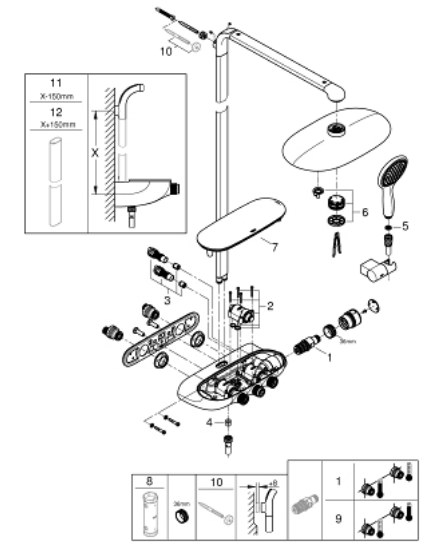

### PRODUCT DESCRIPTION

- Colour: chrome
- consisting of:
  - horizontal 500 mm shower arm
  - exposed SmartControl thermostat
  - allows change between:
    - head shower Rainshower Duo 360, spray plate chrome
    - spray patterns: GROHE PureRain/GROHE Rain O<sup>2</sup> spray\* and TrioMassage
  - Power&Soul 115 hand shower, spray plate white (27 671)
  - hand shower wall holder (27 055)
  - shower hose Silverflex 1750 mm 1/2" x 1/2" (28 388)
  - minimum flow rate 10 l/min
  - GROHE DreamSpray - perfect spray pattern
  - GROHE LongLife finish
  - GROHE CoolTouch - no risk of scalding
  - GROHE TurboStat - compact cartridge with wax thermoelement
  - GROHE EcoJoy - Less water, perfect flow
  - GROHE SafeStop safety button at 38°C
  - GROHE SafeStop Plus optional temperature limiter at 43°C included
  - GROHE SmartControl - control the shower with intuitive push/turn button
  - GROHE EasyReach shower tray
  - GROHE SpeedClean - effortless limescale removal
  - Inner WaterGuide - inner insulation for surface protection
  - suitable for instantaneous heaters from 18 kW/h
  - TwistStop - to prevent hose from twisting
- \* to be decided at first installation; factory default setting: GROHE PureRain

### SPARE PARTS, 10月 2018 – now

- 1: Thermostatic compact cartridge 1/2" (Spare part-nr. 47439000)
  - 2: Cartridge (Spare part-nr. 48297000)
  - 3: Non-return valve (Spare part-nr. 4901000M)
  - 4: Non-return valve (Spare part-nr. 08565000)
  - 5: Dirt strainer (Spare part-nr. 0700200M)
  - 6: Spray face (Spare part-nr. 48348000)
  - 7: Cover (Spare part-nr. 48482000)
  - 8: Socket spanner (Spare part-nr. 49059000)\*
  - 9: GROHE TurboStat cartridge 1/2" (Spare part-nr. 47175000)\*
  - 10: Compensation disc (Spare part-nr. 26385000)\*
  - 11: Shower system pipe for retrofitting (Spare part-nr. 48349000)\*
  - 12: Shower system pipe for retrofitting (Spare part-nr. 48350000)\*
- \* Optional accessories