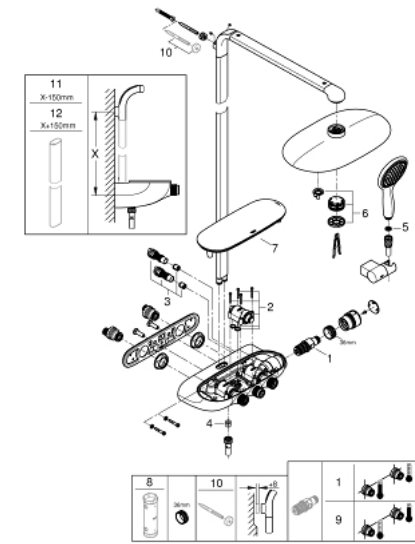

### PRODUCT DESCRIPTION

- Colour: moon white/chrome
- consists of:
  - horizontal 500 mm shower arm
  - exposed SmartControl thermostat
  - allows change between:
    - head shower Rainshower Duo 360, spray plate white
    - spray patterns: GROHE PureRain/GROHE Rain O<sup>2</sup> spray\* and TrioMassage
  - Power&Soul 115 hand shower, spray plate white (27 671)
  - hand shower wall holder (27 055)
  - shower hose Silverflex 1750 mm 1/2" x 1/2" (28 388)
- minimum flow rate 10 l/min.
- GROHE DreamSpray - perfect spray pattern
- GROHE LongLife finish
- GROHE CoolTouch - no risk of scalding
- GROHE TurboStat - compact cartridge with wax thermoelement
- GROHE EcoJoy - less water, perfect flow
- GROHE SafeStop - safety button at 38°C
- GROHE SafeStop Plus - optional temperature limiter at 43°C included
- GROHE SmartControl - control the shower with intuitive push/turn button
- GROHE EasyReach shower tray
- GROHE SpeedClean - effortless limescale removal
- Inner WaterGuide - inner insulation for surface protection
- suitable for instantaneous heaters (min. 19 kW/h)
- TwistStop - to prevent hose from twisting
- \* to be decided at first installation; factory default setting: GROHE PureRain
- GROHE LongLife finish

### SPARE PARTS, October 2018 – now

- 1: Thermostatic compact cartridge 1/2" (Spare part-nr. 47439000)
  - 2: Cartridge (Spare part-nr. 48297000)
  - 3: Non-return valve (Spare part-nr. 4901000M)
  - 4: Non-return valve (Spare part-nr. 08565000)
  - 5: Dirt strainer (Spare part-nr. 0700200M)
  - 6: Spray face (Spare part-nr. 48348000)
  - 7: Cover (Spare part-nr. 48482000)
  - 8: Socket spanner (Spare part-nr. 49059000)\*
  - 9: GROHE TurboStat cartridge 1/2" (Spare part-nr. 47175000)\*
  - 10: Compensation disc (Spare part-nr. 26385000)\*
  - 11: Shower system pipe for retrofitting (Spare part-nr. 48349000)\*
  - 12: Shower system pipe for retrofitting (Spare part-nr. 48350000)\*
- \* Optional accessories