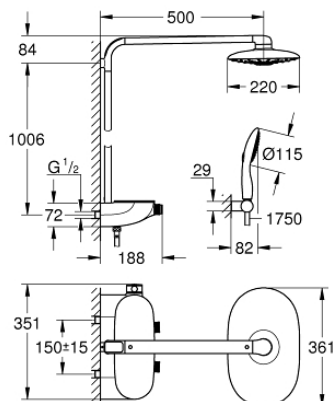

### PRODUCT DESCRIPTION

- Colour: moon white/chrome
- consists of:
  - horizontal 500 mm shower arm
  - exposed SmartControl thermostat
  - allows change between:
    - head shower Rainshower Duo 360, spray plate white
    - spray patterns: GROHE PureRain/GROHE Rain O<sup>2</sup> spray\* and TrioMassage
  - Power&Soul 115 hand shower, spray plate white (27 671)
  - hand shower wall holder (27 055)
  - shower hose Silverflex 1750 mm 1/2" x 1/2" (28 388)
- minimum flow rate 10 l/min.
- GROHE DreamSpray - perfect spray pattern
- GROHE LongLife finish
- GROHE CoolTouch - no risk of scalding
- GROHE TurboStat - compact cartridge with wax thermoelement
- GROHE EcoJoy - less water, perfect flow
- GROHE SafeStop - safety button at 38°C
- GROHE SafeStop Plus - optional temperature limiter at 43°C included
- GROHE SmartControl - control the shower with intuitive push/turn button
- GROHE EasyReach shower tray
- GROHE SpeedClean - effortless limescale removal
- Inner WaterGuide - inner insulation for surface protection
- suitable for instantaneous heaters (min. 19 kW/h)
- TwistStop - to prevent hose from twisting
- \* to be decided at first installation; factory default setting: GROHE PureRain
- GROHE LongLife finish

### SPARE PARTS, October 2018 – now

- 1: Thermostatic compact cartridge 1/2" (Spare part-nr. 47439000)
  - 2: Cartridge (Spare part-nr. 48297000)
  - 3: Non-return valve (Spare part-nr. 4901000M)
  - 4: Non-return valve (Spare part-nr. 08565000)
  - 5: Dirt strainer (Spare part-nr. 0700200M)
  - 6: Spray face (Spare part-nr. 48348000)
  - 7: Cover (Spare part-nr. 48482000)
  - 8: Socket spanner (Spare part-nr. 49059000)\*
  - 9: GROHE TurboStat cartridge 1/2" (Spare part-nr. 47175000)\*
  - 10: Compensation disc (Spare part-nr. 26385000)\*
  - 11: Shower system pipe for retrofitting (Spare part-nr. 48349000)\*
  - 12: Shower system pipe for retrofitting (Spare part-nr. 48350000)\*
- \* Optional accessories