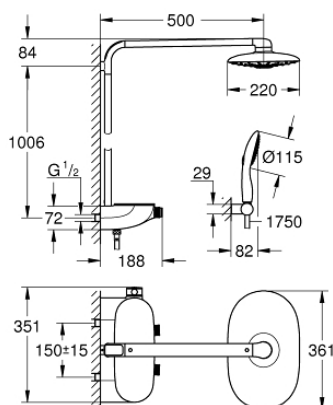

26 250 LS0 RAINSHOWER SYSTEM SMARTCONTROL DUO 360 SHOWER SYSTEM WITH THERMOSTAT FOR WALL MOUNTING

PRODUCT DESCRIPTION

- Colour: moon white/chrome
- consisting of:
 - horizontal 500 mm shower arm
 - exposed SmartControl thermostat
 - allows change between:
 - head shower Rainshower Duo 360, spray plate white
 - spray patterns: GROHE PureRain/GROHE Rain O² spray* and TrioMassage
 - Power&Soul 115 hand shower, spray plate white (27 671)
 - hand shower wall holder (27 055)
 - shower hose Silverflex 1750 mm 1/2" x 1/2" (28 388)
 - minimum flow rate 10 l/min
 - GROHE DreamSpray - perfect spray pattern
 - GROHE LongLife finish
 - GROHE CoolTouch - no risk of scalding
 - GROHE TurboStat - compact cartridge with wax thermoelement
 - GROHE EcoJoy - Less water, perfect flow
 - GROHE SafeStop safety button at 38°C
 - GROHE SafeStop Plus optional temperature limiter at 43°C included
 - GROHE SmartControl - control the shower with intuitive push/turn button
 - GROHE EasyReach shower tray
 - GROHE SpeedClean - effortless limescale removal
 - Inner WaterGuide - inner insulation for surface protection
 - suitable for instantaneous heaters from 18 kW/h
 - TwistStop - to prevent hose from twisting
- * to be decided at first installation; factory default setting: GROHE PureRain
- GROHE LongLife finish