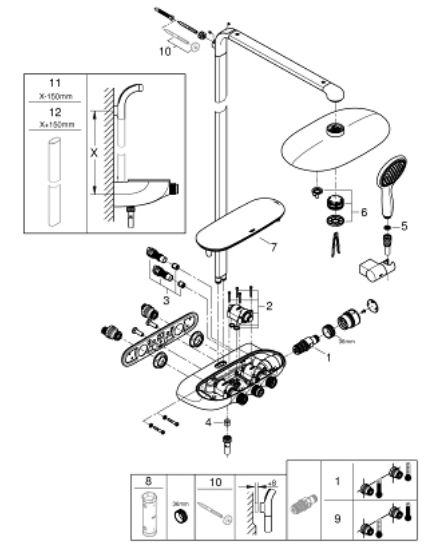

26 250 LS0 RAINSHOWER SYSTEM SMARTCONTROL DUO 360 SHOWER SYSTEM WITH THERMOSTAT FOR WALL MOUNTING

SPARE PARTS, 10月 2018 – now

1. 1: Thermostatic compact cartridge 1/2" (Spare part-nr. 47439000)
   - 2: Cartridge (Spare part-nr. 48297000)
   - 3: Non-return valve (Spare part-nr. 4901000M)
   - 4: Non-return valve (Spare part-nr. 08565000)
   - 5: Dirt strainer (Spare part-nr. 0700200M)
   - 6: Spray face (Spare part-nr. 48348000)
   - 7: Cover (Spare part-nr. 48482000)
   - 8: Socket spanner (Spare part-nr. 49059000)*
   - 9: GROHE TurboStat cartridge 1/2" (Spare part-nr. 47175000)*
   - 10: Compensation disc (Spare part-nr. 26385000)*
   - 11: Shower system pipe for retrofitting (Spare part-nr. 48349000)*
   - 12: Shower system pipe for retrofitting (Spare part-nr. 48350000)*
2. Optional accessories