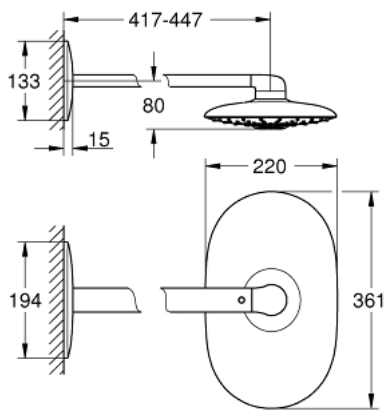

26 254 000 RAINSHOWER DUO 360 HEAD SHOWER SET 450 MM, 2 SPRAYS

PRODUCT DESCRIPTION

- Colour: chrome
- consists of:
 - head shower Rainshower Duo 360, spray plate chrome
 - spray patterns: GROHE PureRain/GROHE Rain O² spray* and TrioMassage
- maximum flow rate (at 3 bar): 40 l/min
- horizontal 450 mm shower arm
- GROHE DreamSpray - perfect spray pattern
- GROHE LongLife finish
- GROHE SpeedClean - effortless limescale removal
- Inner WaterGuide - inner insulation for surface protection
- requires rough-in set 26 264 – to be ordered separately
- * to be decided at first installation; factory default setting: GROHE PureRain

26 254 000 **RAINSHOWER DUO 360 HEAD SHOWER SET 450 MM, 2 SPRAYS**

SPARE PARTS, July 2014 – now

1: Spray face (Spare part-nr. 48348000)