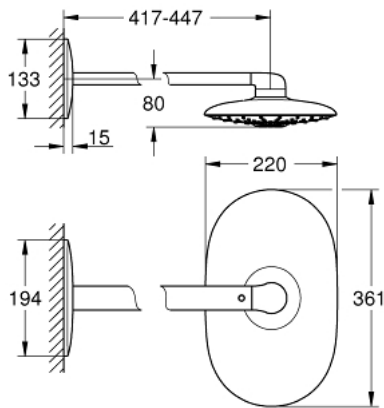

26 254 000 RAINSHOWER DUO 360 HEAD SHOWER SET 450 MM, 2 SPRAYS

PRODUCT DESCRIPTION

- Colour: chrome
- consisting of:
 - head shower Rainshower Duo 360, spray plate chrome
 - spray patterns: GROHE PureRain/GROHE Rain O² spray* and TrioMassage
- maximum flow rate (at 3 bar): 40 l/min
- horizontal 450 mm shower arm
- GROHE DreamSpray - perfect spray pattern
- GROHE LongLife finish
- GROHE SpeedClean - effortless limescale removal
- Inner WaterGuide - inner insulation for surface protection
- requires rough-in set 26 264 – to be ordered separately
- * to be decided at first installation; factory default setting: GROHE PureRain

26 254 000 **RAINSHOWER DUO 360 HEAD SHOWER SET 450 MM, 2 SPRAYS**

SPARE PARTS, 7月 2014 – now

1: Spray face (Spare part-nr. 48348000)