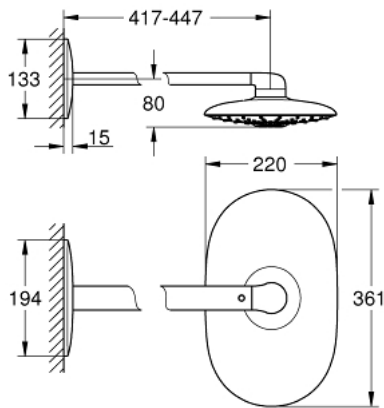

## 26 254 LS0 RAINSHOWER DUO 360 HEAD SHOWER SET 450 MM, 2 SPRAYS

### PRODUCT DESCRIPTION

- Colour: moon white
- consists of:
  - head shower Rainshower Duo 360, spray plate white
  - spray patterns: GROHE PureRain/GROHE Rain O<sup>2</sup> spray\* and TrioMassage
- maximum flow rate (at 3 bar): 40 l/min
- horizontal 450 mm shower arm
- GROHE DreamSpray - perfect spray pattern
- GROHE LongLife finish
- GROHE SpeedClean - effortless limescale removal
- Inner WaterGuide - inner insulation for surface protection
- requires rough-in set 26 264 – to be ordered separately
- \* to be decided at first installation; factory default setting: GROHE PureRain
- GROHE LongLife finish