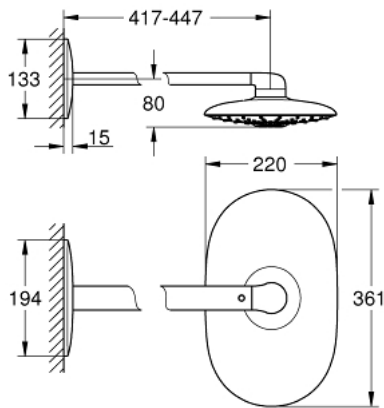

## 26 254 LS0 RAINSHOWER DUO 360 HEAD SHOWER SET 450 MM, 2 SPRAYS

### PRODUCT DESCRIPTION

- Colour: moon white
- consisting of:
  - head shower Rainshower Duo 360, spray plate white
  - spray patterns: GROHE PureRain/GROHE Rain O<sup>2</sup> spray\* and TrioMassage
- maximum flow rate (at 3 bar): 40 l/min
- horizontal 450 mm shower arm
- GROHE DreamSpray - perfect spray pattern
- GROHE LongLife finish
- GROHE SpeedClean - effortless limescale removal
- Inner WaterGuide - inner insulation for surface protection
- requires rough-in set 26 264 – to be ordered separately
- \* to be decided at first installation; factory default setting: GROHE PureRain
- GROHE LongLife finish