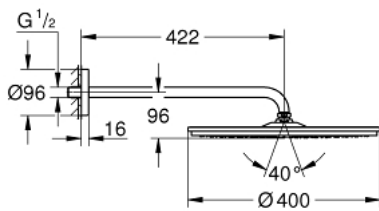

## 26 255 000 RAINSHOWER COSMOPOLITAN 400 HEAD SHOWER SET 422 MM, 1 SPRAY

### PRODUCT DESCRIPTION

- Colour: chrome
- consists of:
  - metal head shower Rainshower Cosmopolitan 400 (28 778 000)
  - 
  - shower arm 422 mm (26 146)
- GROHE DreamSpray - perfect spray pattern
- GROHE LongLife finish
- GROHE SpeedClean - effortless limescale removal
- suitable for instantaneous heater
- minimum pressure 1,0 bar

26 255 000 **RAINSHOWER COSMOPOLITAN 400 HEAD SHOWER SET 422 MM, 1 SPRAY**

**SPARE PARTS**, August 2014 – now

1: Inlet valve assembly (Spare part-nr. 45933000)