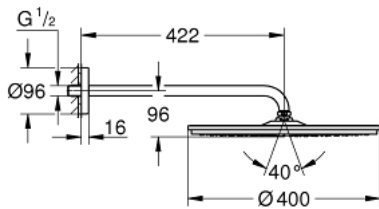

26 255 000 RAINSHOWER COSMOPOLITAN 400 HEAD SHOWER SET 422 MM, 1 SPRAY

PRODUCT DESCRIPTION

- Colour: chrome
- consisting of:
 - metal head shower Rainshower Cosmopolitan 400 (28 778 000)
 -
 - shower arm 422 mm (26 146)
- GROHE DreamSpray - perfect spray pattern
- GROHE LongLife finish
- GROHE SpeedClean - effortless limescale removal
- suitable for instantaneous heater
- min. recommended pressure 1.0 bar

26 255 000 **RAINSHOWER COSMOPOLITAN 400 HEAD SHOWER SET 422 MM, 1 SPRAY**

SPARE PARTS, 8月 2014 – now

1: Spare part set (Spare part-nr. 45933000)