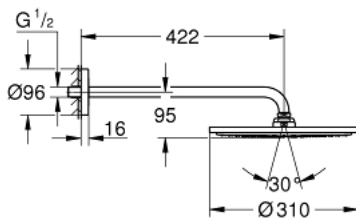

26 257 000 RAINSHOWER 310 HEAD SHOWER SET 422 MM, 1 SPRAY

PRODUCT DESCRIPTION

- Colour: chrome
- consists of:
 - Rainshower Cosmopolitan 310 head shower (27 477 000)
 - spray pattern: Rain
 - maximum flow rate (at 3 bar): 12.5 l/min
 - shower arm 422 mm (26 146)
- GROHE DreamSpray - perfect spray pattern
- GROHE LongLife finish
- GROHE SpeedClean - effortless limescale removal
- suitable for instantaneous heater

26 257 000 **RAINSHOWER 310 HEAD SHOWER SET 422 MM, 1 SPRAY**

SPARE PARTS, August 2014 – now

1: Inlet valve assembly (Spare part-nr. 45933000)