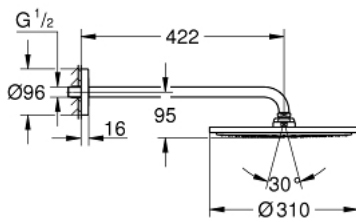

## 26 257 000 RAINSHOWER 310 HEAD SHOWER SET 422 MM, 1 SPRAY

### PRODUCT DESCRIPTION

- Colour: chrome
- consisting of:
  - Rainshower Cosmopolitan 310 head shower (27 477)
  - spray pattern: Rain
  - maximum flow rate (at 3 bar): 12.5 l/min
  - shower arm 422 mm (26 146)
  - GROHE DreamSpray - perfect spray pattern
  - GROHE LongLife finish
  - GROHE SpeedClean - effortless limescale removal
  - suitable for instantaneous heater

26 257 000 **RAINSHOWER 310 HEAD SHOWER SET 422 MM, 1 SPRAY**

**SPARE PARTS**, 8月 2014 – now

1: Spare part set (Spare part-nr. 45933000)