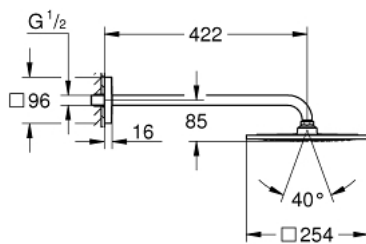

26 259 000 **RAINSHOWER F-SERIES 10" 254 X 254 HEAD SHOWER SET 422 MM, 1 SPRAY**

PRODUCT DESCRIPTION

- Colour: chrome
- consists of:
 - head shower Rainshower F-Series 10" (27 271)
 -
 - Rainshower shower arm square 422 mm (26 145)
 - GROHE DreamSpray - perfect spray pattern
 - GROHE LongLife finish
 - GROHE SpeedClean - effortless limescale removal
 - suitable for instantaneous heater

26 259 000 **RAINSHOWER F-SERIES 10" 254 X 254 HEAD SHOWER SET 422 MM, 1 SPRAY**

SPARE PARTS, August 2014 – now

1: Inlet valve assembly (Spare part-nr. 45933000)