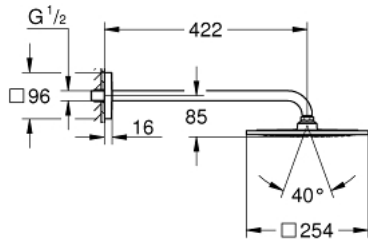

26 259 000 RAINSHOWER F-SERIES 10" 254 X 254 HEAD SHOWER SET 422 MM, 1 SPRAY

PRODUCT DESCRIPTION

- Colour: chrome
- consisting of:
 - head shower Rainshower F-Series 10" (27 271)
 -
 - Rainshower shower arm square 422 mm (26 145)
- GROHE DreamSpray - perfect spray pattern
- GROHE LongLife finish
- GROHE SpeedClean - effortless limescale removal
- suitable for instantaneous heater

26 259 000 **RAINSHOWER F-SERIES 10" 254 X 254 HEAD SHOWER SET 422 MM, 1
SPRAY**

SPARE PARTS, 8月 2014 – now

1: Spare part set (Spare part-nr. 45933000)