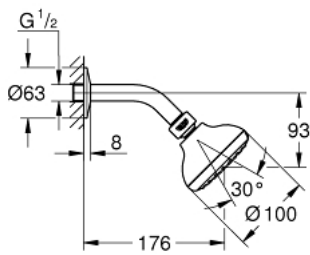

26 267 000 TEMPESTA 100 HEAD SHOWER 1 SPRAY

PRODUCT DESCRIPTION

- Colour: chrome
- spray pattern: Rain
- Ball joint +/- 15° rotatable
- Shower arm with connection thread 1/2"
- escutcheon
- GROHE DreamSpray - perfect spray pattern
- GROHE LongLife finish
- GROHE SpeedClean - effortless limescale removal
- Inner WaterGuide - inner insulation for surface protection
- for low pressure
- Min. recommended pressure 0.1 bar

26 267 000 TEMPESTA 100 HEAD SHOWER 1 SPRAY

SPARE PARTS, August 2014 – now

1: Fibre seal dia. 12x2 mm (Spare part-nr. 0138900M)

2: Dirt strainer (Spare part-nr. 48007000)