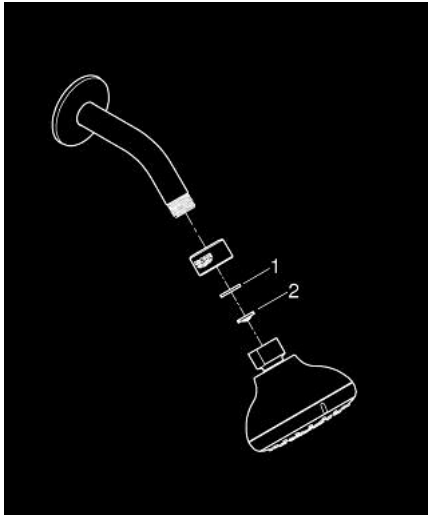

26 267 000 TEMPESTA 100 HEAD SHOWER 1 SPRAY

PRODUCT DESCRIPTION

- Colour: chrome
- spray pattern: Rain
- Ball joint +/- 15° rotatable
- Shower arm with connection thread 1/2"
- escutcheon
- GROHE DreamSpray - perfect spray pattern
- GROHE LongLife finish
- GROHE SpeedClean - effortless limescale removal
- Inner WaterGuide - inner insulation for surface protection
- for low pressure
- Min. recommended pressure 0.1 bar

26 267 000 TEMPESTA 100 HEAD SHOWER 1 SPRAY

SPARE PARTS, August 2014 – now

1: Fibre seal dia. 12x2 mm (Spare part-nr. 0138900M)

2: Dirt strainer (Spare part-nr. 48007000)