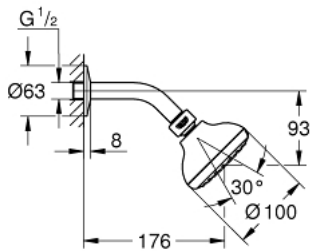

### PRODUCT DESCRIPTION

- Colour: chrome
- spray pattern: Rain
- ball joint  $\pm 15^\circ$  rotatable
- shower arm with connection thread 1/2"
- escutcheon
- GROHE DreamSpray - perfect spray pattern
- GROHE LongLife finish
- GROHE SpeedClean - effortless limescale removal
- Inner WaterGuide - inner insulation for surface protection
- for low pressure
- min. recommended pressure 0.1 bar

### SPARE PARTS, 8月 2014 – now

1: Fibre seal Ø 18,5 x Ø 12 x 2 (Spare part-nr. 0138900M)

2: Dirt strainer (Spare part-nr. 48007000)