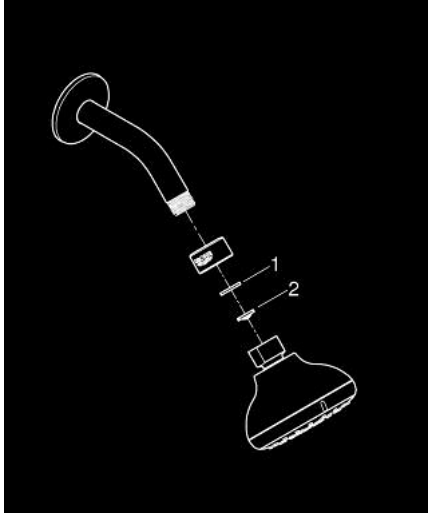

## 26 267 000 TEMPESTA 100 HEAD SHOWER 1 SPRAY

### PRODUCT DESCRIPTION

- Colour: chrome
- spray pattern: Rain
- ball joint  $\pm 15^\circ$  rotatable
- shower arm with connection thread 1/2"
- escutcheon
- GROHE DreamSpray - perfect spray pattern
- GROHE LongLife finish
- GROHE SpeedClean - effortless limescale removal
- Inner WaterGuide - inner insulation for surface protection
- for low pressure
- min. recommended pressure 0.1 bar

### SPARE PARTS, 8月 2014 – now

1: Fibre seal Ø 18,5 x Ø 12 x 2 (Spare part-nr. 0138900M)

2: Dirt strainer (Spare part-nr. 48007000)