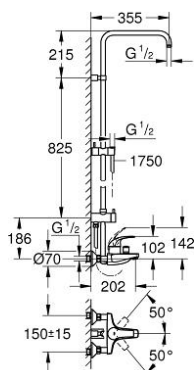

26 304 000 TEMPESTA SYSTEM SHOWER SYSTEM WITH SINGLE LEVER BATH MIXER FOR WALL MOUNTING

PRODUCT DESCRIPTION

- Colour: chrome
- consists of:
 - horizontal 355 mm shower arm
 - Exposed single-lever shower mixer with diverter
 - separate diverter for hand shower
 - gliding element
 - Relaxflex shower hose 1750 mm (28 154)
 - distance between single-lever mixer and upper bracket: 1011 mm
 - GROHE SilkMove 46 mm ceramic cartridge
 - suitable for instantaneous heaters (min. 19 kW/h)
 - minimum flow rate 7 l/min.
 - minimum pressure 1,0 bar

26 304 000 TEMPESTA SYSTEM SHOWER SYSTEM WITH SINGLE LEVER BATH MIXER FOR WALL MOUNTING

SPARE PARTS, October 2014 – now

- 1: Lever (Spare part-nr. 46700000)
- 2: Shield (Spare part-nr. 46578000)
- 3: Cartridge (Spare part-nr. 46048000)
- 4: Diverter knob (Spare part-nr. 46571000)
- 5: Diverter (Spare part-nr. 08915000)
- 6: Mousseur (Spare part-nr. 13952000)
- 7: Screw joint (Spare part-nr. 45044000)
- 8: S-union (Spare part-nr. 12075000)
- 8.1: Ball seal dia. 9x6.8 mm (Spare part-nr. 0138600M)
- 8.2: Escutcheon (Spare part-nr. 0221000M)
- 9: Non-return valve (Spare part-nr. 08565000)
- 10: Diverter (Spare part-nr. 46877000)
- 11: Sliding piece (Spare part-nr. 46876000)
- 12: Dirt strainer (Spare part-nr. 0700200M)
- 13: Mounting set (Spare part-nr. 46878000)
- 14: Temperature limiter (Spare part-nr. 46375000)*
- 15: Special spanner (Spare part-nr. 19377000)*