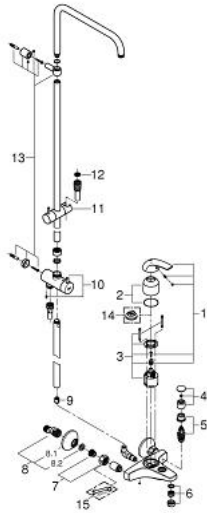

26 304 000 TEMPESTA SYSTEM SHOWER SYSTEM WITH SINGLE LEVER BATH MIXER FOR WALL MOUNTING

PRODUCT DESCRIPTION

- Colour: chrome
- consists of:
 - horizontal 355 mm shower arm
 - Exposed single-lever shower mixer with diverter
 - separate diverter for hand shower
 - gliding element
 - Relaxflex shower hose 1750 mm (28 154)
 - distance between single-lever mixer and upper bracket: 1011 mm
 - GROHE SilkMove 46 mm ceramic cartridge
 - suitable for instantaneous heaters (min. 19 kW/h)
 - minimum flow rate 7 l/min.
 - minimum pressure 1,0 bar

26 304 000 TEMPESTA SYSTEM SHOWER SYSTEM WITH SINGLE LEVER BATH MIXER FOR WALL MOUNTING

SPARE PARTS, October 2014 – now

- 1: Lever (Spare part-nr. 46700000)
- 2: Shield (Spare part-nr. 46578000)
- 3: Cartridge (Spare part-nr. 46048000)
- 4: Diverter knob (Spare part-nr. 46571000)
- 5: Diverter (Spare part-nr. 08915000)
- 6: Mousseur (Spare part-nr. 13952000)
- 7: Screw joint (Spare part-nr. 45044000)
- 8: S-union (Spare part-nr. 12075000)
- 8.1: Ball seal dia. 9x6.8 mm (Spare part-nr. 0138600M)
- 8.2: Escutcheon (Spare part-nr. 0221000M)
- 9: Non-return valve (Spare part-nr. 08565000)
- 10: Diverter (Spare part-nr. 46877000)
- 11: Sliding piece (Spare part-nr. 46876000)
- 12: Dirt strainer (Spare part-nr. 0700200M)
- 13: Mounting set (Spare part-nr. 46878000)
- 14: Temperature limiter (Spare part-nr. 46375000)*
- 15: Special spanner (Spare part-nr. 19377000)*