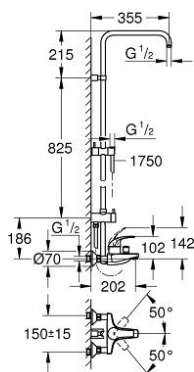

## 26 304 000 TEMPESTA SYSTEM SHOWER SYSTEM WITH SINGLE LEVER BATH MIXER FOR WALL MOUNTING

### PRODUCT DESCRIPTION

- Colour: chrome
- consisting of:
  - horizontal 355 mm shower arm
  - exposed single-lever shower mixer with diverter
  - separate diverter for hand shower
  - gliding element
- Relexaflex shower hose 1750 mm (28 154)
- distance between single-lever mixer and upper bracket: 1011 mm
- GROHE SilkMove 46 mm ceramic cartridge
- suitable for instantaneous heaters from 18 kW/h
- minimum flow rate 7 l/min
- min. recommended pressure 1.0 bar

### SPARE PARTS, 10月 2014 – now

- 1: Lever (Spare part-nr. 46700000)
- 2: Cap (Spare part-nr. 46578000)
- 3: Cartridge (Spare part-nr. 46048000)
- 4: Diverter knob (Spare part-nr. 46571000)
- 5: Diverter (Spare part-nr. 08915000)
- 6: Mousseur (Spare part-nr. 13952000)
- 7: Screw connection 1/2" (Spare part-nr. 45044000)
- 8: S-union (Spare part-nr. 12075000)
- 8.1: Seal (Spare part-nr. 0138600M)
- 8.2: Escutcheon (Spare part-nr. 0221000M)
- 9: Non-return valve (Spare part-nr. 08565000)
- 10: Diverter (Spare part-nr. 46877000)
- 11: Glide element (Spare part-nr. 46876000)
- 12: Dirt strainer (Spare part-nr. 0700200M)
- 13: Mounting set (Spare part-nr. 46878000)
- 14: Temperature limiter (Spare part-nr. 46375000)\*
- 15: Special spanner (Spare part-nr. 19377000)\*