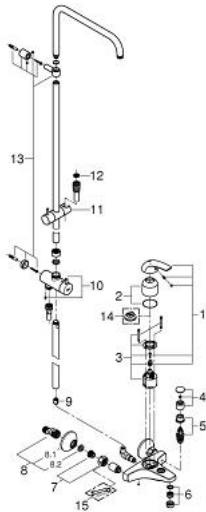

## 26 304 000 TEMPESTA SYSTEM SHOWER SYSTEM WITH SINGLE LEVER BATH MIXER FOR WALL MOUNTING

### PRODUCT DESCRIPTION

- Colour: chrome
- consisting of:
  - horizontal 355 mm shower arm
  - exposed single-lever shower mixer with diverter
  - separate diverter for hand shower
  - gliding element
- Relexaflex shower hose 1750 mm (28 154)
- distance between single-lever mixer and upper bracket: 1011 mm
- GROHE SilkMove 46 mm ceramic cartridge
- suitable for instantaneous heaters from 18 kW/h
- minimum flow rate 7 l/min
- min. recommended pressure 1.0 bar

### SPARE PARTS, 10月 2014 – now

- 1: Lever (Spare part-nr. 46700000)
- 2: Cap (Spare part-nr. 46578000)
- 3: Cartridge (Spare part-nr. 46048000)
- 4: Diverter knob (Spare part-nr. 46571000)
- 5: Diverter (Spare part-nr. 08915000)
- 6: Mousseur (Spare part-nr. 13952000)
- 7: Screw connection 1/2" (Spare part-nr. 45044000)
- 8: S-union (Spare part-nr. 12075000)
- 8.1: Seal (Spare part-nr. 0138600M)
- 8.2: Escutcheon (Spare part-nr. 0221000M)
- 9: Non-return valve (Spare part-nr. 08565000)
- 10: Diverter (Spare part-nr. 46877000)
- 11: Glide element (Spare part-nr. 46876000)
- 12: Dirt strainer (Spare part-nr. 0700200M)
- 13: Mounting set (Spare part-nr. 46878000)
- 14: Temperature limiter (Spare part-nr. 46375000)\*
- 15: Special spanner (Spare part-nr. 19377000)\*