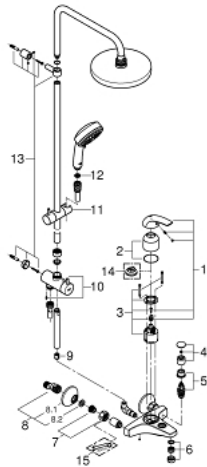

26 305 000 TEMPESTA COSMOPOLITAN SYSTEM 200 SHOWER SYSTEM WITH SINGLE LEVER BATH MIXER FOR WALL MOUNTING

PRODUCT DESCRIPTION

- Colour: chrome
- consisting of:
 - horizontal 355 mm shower arm
 - exposed single-lever shower mixer with diverter
 - allows change between:
 - head shower Tempesta Cosmopolitan 200 (27 541)
 - spray pattern: Rain
 - with ball joint, rotation angle $\pm 20^\circ$
 - bath inlet
 - separate diverter for hand shower
 - hand shower Tempesta Cosmopolitan 100 (27 573 001)
 - spray patterns: GROHE Rain O², Rain, Massage, Jet
 - adjustable in height with gliding element
 - Relexaflex shower hose 1750 mm (28 154)
 - distance between single-lever mixer and upper bracket: 1011 mm
 - GROHE SilkMove 46 mm ceramic cartridge
 - GROHE DreamSpray - perfect spray pattern
 - GROHE SpeedClean - effortless limescale removal
 - suitable for instantaneous heaters from 18 kW/h
 - minimum flow rate 7 l/min
 - min. recommended pressure 1.0 bar

26 305 000 TEMPESTA COSMOPOLITAN SYSTEM 200 SHOWER SYSTEM WITH SINGLE LEVER BATH MIXER FOR WALL MOUNTING

SPARE PARTS, 10月 2014 – now

- 1: Lever (Spare part-nr. 46700000)
- 2: Cap (Spare part-nr. 46578000)
- 3: Cartridge (Spare part-nr. 46048000)
- 4: Diverter knob (Spare part-nr. 46571000)
- 5: Diverter (Spare part-nr. 08915000)
- 6: Mousseur (Spare part-nr. 13952000)
- 7: Screw connection 1/2" (Spare part-nr. 45044000)
- 8: S-union (Spare part-nr. 12075000)
- 8.1: Seal (Spare part-nr. 0138600M)
- 8.2: Escutcheon (Spare part-nr. 0221000M)
- 9: Non-return valve (Spare part-nr. 08565000)
- 10: Diverter (Spare part-nr. 46877000)
- 11: Glide element (Spare part-nr. 46876000)
- 12: Dirt strainer (Spare part-nr. 0700200M)
- 13: Mounting set (Spare part-nr. 46878000)
- 14: Temperature limiter (Spare part-nr. 46375000)*
- 15: Special spanner (Spare part-nr. 19377000)*