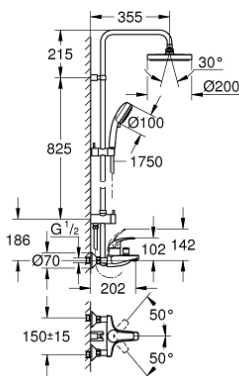

26 305 000 TEMPESTA COSMOPOLITAN SYSTEM 200 SHOWER SYSTEM WITH SINGLE LEVER BATH MIXER FOR WALL MOUNTING

PRODUCT DESCRIPTION

- Colour: chrome
- consisting of:
 - horizontal 355 mm shower arm
 - exposed single-lever shower mixer with diverter
 - allows change between:
 - head shower Tempesta Cosmopolitan 200 (27 541)
 - spray pattern: Rain
 - with ball joint, rotation angle $\pm 20^\circ$
 - bath inlet
 - separate diverter for hand shower
 - hand shower Tempesta Cosmopolitan 100 (27 573 001)
 - spray patterns: GROHE Rain O², Rain, Massage, Jet
 - adjustable in height with gliding element
 - Relexaflex shower hose 1750 mm (28 154)
 - distance between single-lever mixer and upper bracket: 1011 mm
 - GROHE SilkMove 46 mm ceramic cartridge
 - GROHE DreamSpray - perfect spray pattern
 - GROHE SpeedClean - effortless limescale removal
 - suitable for instantaneous heaters from 18 kW/h
 - minimum flow rate 7 l/min
 - min. recommended pressure 1.0 bar

26 305 000 TEMPESTA COSMOPOLITAN SYSTEM 200 SHOWER SYSTEM WITH SINGLE LEVER BATH MIXER FOR WALL MOUNTING

SPARE PARTS, 10月 2014 – now

- 1: Lever (Spare part-nr. 46700000)
- 2: Cap (Spare part-nr. 46578000)
- 3: Cartridge (Spare part-nr. 46048000)
- 4: Diverter knob (Spare part-nr. 46571000)
- 5: Diverter (Spare part-nr. 08915000)
- 6: Mousseur (Spare part-nr. 13952000)
- 7: Screw connection 1/2" (Spare part-nr. 45044000)
- 8: S-union (Spare part-nr. 12075000)
- 8.1: Seal (Spare part-nr. 0138600M)
- 8.2: Escutcheon (Spare part-nr. 0221000M)
- 9: Non-return valve (Spare part-nr. 08565000)
- 10: Diverter (Spare part-nr. 46877000)
- 11: Glide element (Spare part-nr. 46876000)
- 12: Dirt strainer (Spare part-nr. 0700200M)
- 13: Mounting set (Spare part-nr. 46878000)
- 14: Temperature limiter (Spare part-nr. 46375000)*
- 15: Special spanner (Spare part-nr. 19377000)*