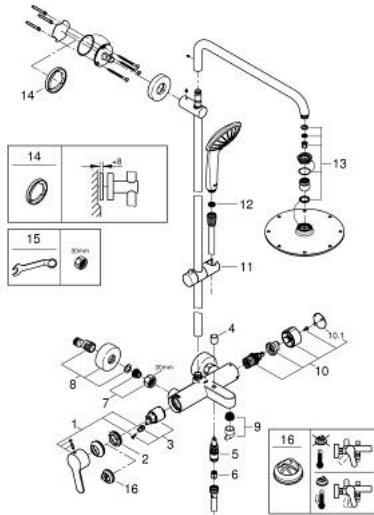

26 314 000 EUPHORIA SYSTEM 210 SHOWER SYSTEM WITH SINGLE LEVER BATH MIXER FOR WALL MOUNTING

SPARE PARTS, October 2014 – now

- 1: Lever (Spare part-nr. 46750000)
 - 2: Screw coupling (Spare part-nr. 46460000)
 - 3: Cartridge (Spare part-nr. 46374000)
 - 4: Diverter knob (Spare part-nr. 64309000)
 - 5: Diverter (Spare part-nr. 65655000)
 - 6: Non-return valve (Spare part-nr. 08565000)
 - 7: Screw joint (Spare part-nr. 45044000)
 - 8: S-union (Spare part-nr. 12662000)
 - 9: Mousseur (Spare part-nr. 13926000)
 - 10: Diverter (Spare part-nr. 46921000)
 - 10.1: Cap (Spare part-nr. 4788300M)
 - 11: Sliding piece (Spare part-nr. 12140000)
 - 12: Dirt strainer (Spare part-nr. 0700200M)
 - 13: Inlet valve assembly (Spare part-nr. 45933000)
 - 14: Compensation disc (Spare part-nr. 27180000)*
 - 15: Special spanner (Spare part-nr. 19377000)*
 - 16: Temperature limiter (Spare part-nr. 46375000)*
- * Optional accessories