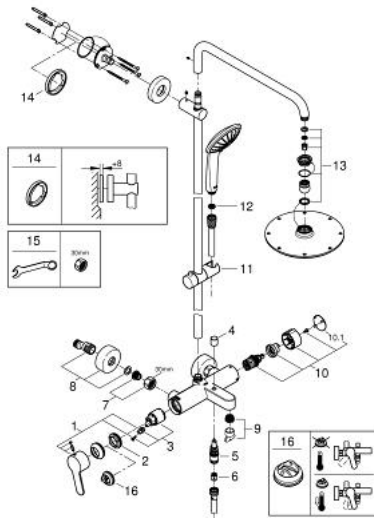

26 314 000 EUPHORIA SYSTEM 210 SHOWER SYSTEM WITH SINGLE LEVER BATH MIXER FOR WALL MOUNTING

SPARE PARTS, 10月 2014 – now

1. 1: Lever (Spare part-nr. 46750000)
   - 2: Screw coupling (Spare part-nr. 46460000)
   - 3: Cartridge (Spare part-nr. 46374000)
   - 4: Diverter knob (Spare part-nr. 64309000)
   - 5: Diverter (Spare part-nr. 65655000)
   - 6: Non-return valve (Spare part-nr. 08565000)
   - 7: Screw connection 1/2" (Spare part-nr. 45044000)
   - 8: S-union (Spare part-nr. 12662000)
   - 9: Mousseur (Spare part-nr. 13926000)
   - 10: Diverter (Spare part-nr. 46921000)
   - 10.1: Cover cap (Spare part-nr. 4788300M)
   - 11: Glide element (Spare part-nr. 12140000)
   - 12: Dirt strainer (Spare part-nr. 0700200M)
   - 13: Spare part set (Spare part-nr. 45933000)
   - 14: Compensation disc (Spare part-nr. 27180000)*
   - 15: Special spanner (Spare part-nr. 19377000)*
   - 16: Temperature limiter (Spare part-nr. 46375000)*
2. Optional accessories