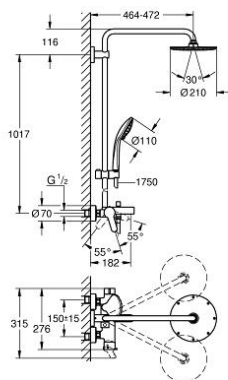

26 314 000 EUPHORIA SYSTEM 210 SHOWER SYSTEM WITH SINGLE LEVER BATH MIXER FOR WALL MOUNTING

PRODUCT DESCRIPTION

- Colour: chrome
- consisting of:
 - horizontal swivable 450 mm shower arm
 - exposed single-lever bath mixer with diverter handle
- allows change between:
 - Rainshower Cosmopolitan 210 metal head shower (28 368 000)
- spray pattern: Rain
- with ball joint
- rotation angle $\pm 15^\circ$
- bath inlet
- separate diverter for hand shower
- hand shower Euphoria 110 Massage (27 221)
 - spray patterns: Rain, SmartRain, Massage
- adjustable in height with gliding element
- shower hose Silverflex 1750 mm 1/2" x 1/2" (28 388)
- distance between single-lever mixer and upper bracket: 1011 mm
- GROHE SilkMove 35 mm ceramic cartridge
- GROHE DreamSpray - perfect spray pattern
- GROHE LongLife finish
- GROHE SpeedClean - effortless limescale removal
- Inner WaterGuide - inner insulation for surface protection
- TwistStop - to prevent hose from twisting
- suitable for instantaneous heaters from 18 kW/h
- minimum flow rate 7 l/min
- min. recommended pressure 1.0 bar