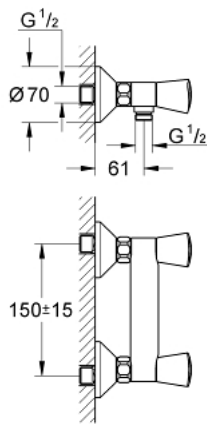

26 317 001 COSTA S SHOWER MIXER

PRODUCT DESCRIPTION

- Colour: chrome
- wall mounted
- metal handles
- heat-insulated
- screwable
- Carbodur headpart
- shower connection 1/2"
- S-unions
- GROHE LongLife finish

26 317 001 **COSTA S SHOWER MIXER**

SPARE PARTS, June 2007 – now

- 1: Handle (Spare part-nr. 45995000)
- 1.1: Repl. kit f.handle fastening (Spare part-nr. 0538600M)
- 2: Ceramic headpart, 1/2" (Spare part-nr. 45346000)
- 2.1: O-ring $\varnothing 18.2 \times \varnothing 1.7$ (Spare part-nr. 0392400M)
- 3: Screw joint (Spare part-nr. 45044000)
- 4: S-union (Spare part-nr. 12075000)
- 4.1: Ball seal dia. 9x6.8 mm (Spare part-nr. 0138600M)
- 4.2: Escutcheon (Spare part-nr. 0221000M)
- 5: Non-return valve (Spare part-nr. 08565000)
- 6: Extension 3/4", 20 mm (Spare part-nr. 0713000M)*
- 7: Screw for Costa/Avina products (Spare part-nr. 48013000)*