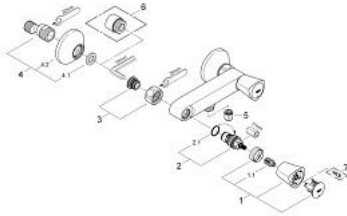

26 317 001 COSTA S SHOWER MIXER

PRODUCT DESCRIPTION

- Colour: chrome
- wall mounted
- metal handles
- heat-insulated
- screwable
- Carbodur headpart
- shower connection 1/2"
- S-unions
- GROHE LongLife finish

26 317 001 **COSTA S SHOWER MIXER**

SPARE PARTS, June 2007 – now

- 1: Handle (Spare part-nr. 45995000)
- 1.1: Repl. kit f.handle fastening (Spare part-nr. 0538600M)
- 2: Ceramic headpart, 1/2" (Spare part-nr. 45346000)
- 2.1: O-ring $\varnothing 18.2 \times \varnothing 1.7$ (Spare part-nr. 0392400M)
- 3: Screw joint (Spare part-nr. 45044000)
- 4: S-union (Spare part-nr. 12075000)
- 4.1: Ball seal dia. 9x6.8 mm (Spare part-nr. 0138600M)
- 4.2: Escutcheon (Spare part-nr. 0221000M)
- 5: Non-return valve (Spare part-nr. 08565000)
- 6: Extension 3/4", 20 mm (Spare part-nr. 0713000M)*
- 7: Screw for Costa/Avina products (Spare part-nr. 48013000)*