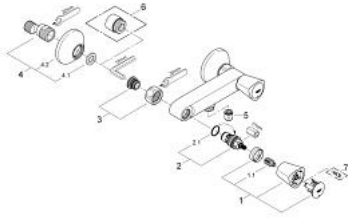

26 317 001 COSTA S SHOWER MIXER 1/2"

PRODUCT DESCRIPTION

- Colour: chrome
- wall mounted
- metal handles
- heat insulated
- screwable
- Carbodur headpart
- shower connection 1/2"
- S-unions
- GROHE LongLife finish

26 317 001 COSTA S SHOWER MIXER 1/2"

SPARE PARTS, 6月 2007 – now

- 1: Handle (Spare part-nr. 45995000)
 - 1.1: Snap insert (Spare part-nr. 0538600M)
 - 2: Ceramic headpart 1/2" (Spare part-nr. 45346000)
 - 2.1: O-ring $\varnothing 18.2 \times \varnothing 1.7$ (Spare part-nr. 0392400M)
 - 3: Screw connection 1/2" (Spare part-nr. 45044000)
 - 4: S-union (Spare part-nr. 12075000)
 - 4.1: Seal (Spare part-nr. 0138600M)
 - 4.2: Escutcheon (Spare part-nr. 0221000M)
 - 5: Non-return valve (Spare part-nr. 08565000)
 - 6: Extension 3/4", 20 mm (Spare part-nr. 0713000M)*
 - 7: Screw for Costa/Avina products (Spare part-nr. 48013000)*
- * Optional accessories