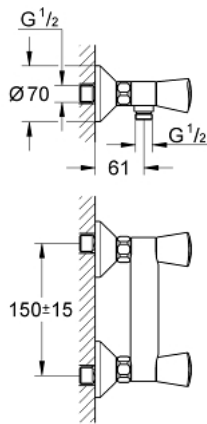

26 317 001 COSTA S SHOWER MIXER 1/2"

PRODUCT DESCRIPTION

- Colour: chrome
- wall mounted
- metal handles
- heat insulated
- screwable
- Carbodur headpart
- shower connection 1/2"
- S-unions
- GROHE LongLife finish

26 317 001 COSTA S SHOWER MIXER 1/2"

SPARE PARTS, 6月 2007 – now

- 1: Handle (Spare part-nr. 45995000)
 - 1.1: Snap insert (Spare part-nr. 0538600M)
 - 2: Ceramic headpart 1/2" (Spare part-nr. 45346000)
 - 2.1: O-ring $\varnothing 18.2 \times \varnothing 1.7$ (Spare part-nr. 0392400M)
 - 3: Screw connection 1/2" (Spare part-nr. 45044000)
 - 4: S-union (Spare part-nr. 12075000)
 - 4.1: Seal (Spare part-nr. 0138600M)
 - 4.2: Escutcheon (Spare part-nr. 0221000M)
 - 5: Non-return valve (Spare part-nr. 08565000)
 - 6: Extension 3/4", 20 mm (Spare part-nr. 0713000M)*
 - 7: Screw for Costa/Avina products (Spare part-nr. 48013000)*
- * Optional accessories