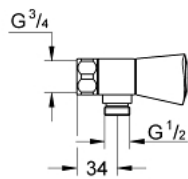

26 318 001 COSTA S SHOWER MIXER

PRODUCT DESCRIPTION

- Colour: chrome
- wall mounted
- metal handles
- heat-insulated
- screwable
- Carbodur headpart
- shower connection 1/2"
- without connection unions
- GROHE LongLife finish

26 318 001 **COSTA S SHOWER MIXER**

SPARE PARTS, June 2007 – now

- 1: Handle (Spare part-nr. 45995000)
- 1.1: Repl. kit f.handle fastening (Spare part-nr. 0538600M)
- 2: Ceramic headpart, 1/2" (Spare part-nr. 45346000)
- 2.1: O-ring $\varnothing 18.2 \times \varnothing 1.7$ (Spare part-nr. 0392400M)
- 3: Screw joint (Spare part-nr. 45044000)
- 4: Ball seal dia. 9x6.8 mm (Spare part-nr. 0138600M)
- 5: Non-return valve (Spare part-nr. 08565000)
- 6: Screw for Costa/Avina products (Spare part-nr. 48013000)*