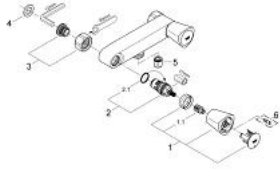

26 318 001 COSTA S SHOWER MIXER

PRODUCT DESCRIPTION

- Colour: chrome
- wall mounted
- metal handles
- heat-insulated
- screwable
- Carbodur headpart
- shower connection 1/2"
- without connection unions
- GROHE LongLife finish

26 318 001 **COSTA S SHOWER MIXER**

SPARE PARTS, June 2007 – now

- 1: Handle (Spare part-nr. 45995000)
- 1.1: Repl. kit f.handle fastening (Spare part-nr. 0538600M)
- 2: Ceramic headpart, 1/2" (Spare part-nr. 45346000)
- 2.1: O-ring $\varnothing 18.2 \times \varnothing 1.7$ (Spare part-nr. 0392400M)
- 3: Screw joint (Spare part-nr. 45044000)
- 4: Ball seal dia. 9x6.8 mm (Spare part-nr. 0138600M)
- 5: Non-return valve (Spare part-nr. 08565000)
- 6: Screw for Costa/Avina products (Spare part-nr. 48013000)*