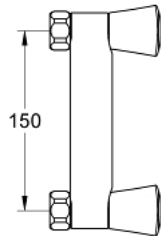

26 318 001 COSTA S SHOWER MIXER

PRODUCT DESCRIPTION

- Colour: chrome
- wall mounted
- metal handles
- heat-insulated
- screwable
- Carbodur headpart
- shower connection 1/2"
- without connection unions
- GROHE LongLife finish

26 318 001 **COSTA S SHOWER MIXER**

SPARE PARTS, June 2007 – now

- 1: Handle (Spare part-nr. 45995000)
- 1.1: Repl. kit f.handle fastening (Spare part-nr. 0538600M)
- 2: Ceramic headpart, 1/2" (Spare part-nr. 45346000)
- 2.1: O-ring $\varnothing 18.2 \times \varnothing 1.7$ (Spare part-nr. 0392400M)
- 3: Screw joint (Spare part-nr. 45044000)
- 4: Ball seal dia. 9x6.8 mm (Spare part-nr. 0138600M)
- 5: Non-return valve (Spare part-nr. 08565000)
- 6: Screw for Costa/Avina products (Spare part-nr. 48013000)*