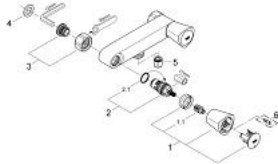

26 318 001 COSTA S SHOWER MIXER 1/2"

PRODUCT DESCRIPTION

- Colour: chrome
- wall mounted
- metal handles
- heat insulated
- screwable
- Carbodur headpart
- shower connection 1/2"
- without connection unions
- GROHE LongLife finish

26 318 001 COSTA S SHOWER MIXER 1/2"

SPARE PARTS, 6月 2007 – now

- 1: Handle (Spare part-nr. 45995000)
 - 1.1: Snap insert (Spare part-nr. 0538600M)
 - 2: Ceramic headpart 1/2" (Spare part-nr. 45346000)
 - 2.1: O-ring Ø 18.2 x Ø 1.7 (Spare part-nr. 0392400M)
 - 3: Screw connection 1/2" (Spare part-nr. 45044000)
 - 4: Seal (Spare part-nr. 0138600M)
 - 5: Non-return valve (Spare part-nr. 08565000)
 - 6: Screw for Costa/Avina products (Spare part-nr. 48013000)*
- * Optional accessories