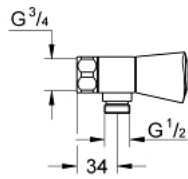

26 318 001 COSTA S SHOWER MIXER 1/2"

PRODUCT DESCRIPTION

- Colour: chrome
- wall mounted
- metal handles
- heat insulated
- screwable
- Carbodur headpart
- shower connection 1/2"
- without connection unions
- GROHE LongLife finish

26 318 001 COSTA S SHOWER MIXER 1/2"

SPARE PARTS, 6月 2007 – now

- 1: Handle (Spare part-nr. 45995000)
 - 1.1: Snap insert (Spare part-nr. 0538600M)
 - 2: Ceramic headpart 1/2" (Spare part-nr. 45346000)
 - 2.1: O-ring Ø 18.2 x Ø 1.7 (Spare part-nr. 0392400M)
 - 3: Screw connection 1/2" (Spare part-nr. 45044000)
 - 4: Seal (Spare part-nr. 0138600M)
 - 5: Non-return valve (Spare part-nr. 08565000)
 - 6: Screw for Costa/Avina products (Spare part-nr. 48013000)*
- * Optional accessories