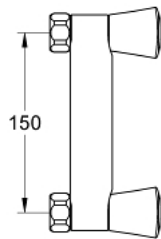

26 318 001 COSTA S SHOWER MIXER 1/2"

PRODUCT DESCRIPTION

- Colour: chrome
- wall mounted
- metal handles
- heat insulated
- screwable
- Carbodur headpart
- shower connection 1/2"
- without connection unions
- GROHE LongLife finish

26 318 001 COSTA S SHOWER MIXER 1/2"

SPARE PARTS, 6月 2007 – now

- 1: Handle (Spare part-nr. 45995000)
 - 1.1: Snap insert (Spare part-nr. 0538600M)
 - 2: Ceramic headpart 1/2" (Spare part-nr. 45346000)
 - 2.1: O-ring Ø 18.2 x Ø 1.7 (Spare part-nr. 0392400M)
 - 3: Screw connection 1/2" (Spare part-nr. 45044000)
 - 4: Seal (Spare part-nr. 0138600M)
 - 5: Non-return valve (Spare part-nr. 08565000)
 - 6: Screw for Costa/Avina products (Spare part-nr. 48013000)*
- * Optional accessories