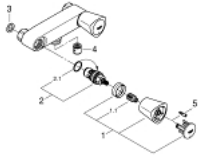

26 319 001 **COSTA S SHOWER MIXER**

PRODUCT DESCRIPTION

- Colour: chrome
- wall mounted
- metal handles
- heat-insulated
- screwable
- Carbodur headpart
- shower connection 1/2"
- without connection unions
- centre distance 120 mm
- GROHE LongLife finish

26 319 001 **COSTA S SHOWER MIXER**

SPARE PARTS, October 2017 – now

- 1: Handle (Spare part-nr. 45995000)
- 1.1: Repl. kit f.handle fastening (Spare part-nr. 0538600M)
- 2: Headpart ceramic (Spare part-nr. 45142000)
- 2.1: O-ring $\varnothing 18.2 \times \varnothing 1.7$ (Spare part-nr. 0392400M)
- 3: Fibre seal dia. 12x2 mm (Spare part-nr. 0138900M)
- 4: Non-return valve (Spare part-nr. 08565000)
- 5: Screw for Costa/Avina products (Spare part-nr. 48013000)*