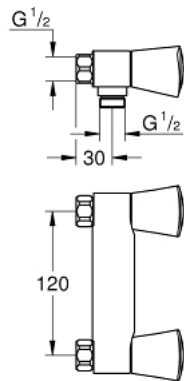

26 319 001 **COSTA S SHOWER MIXER**

PRODUCT DESCRIPTION

- Colour: chrome
- wall mounted
- metal handles
- heat-insulated
- screwable
- Carbodur headpart
- shower connection 1/2"
- without connection unions
- centre distance 120 mm
- GROHE LongLife finish

26 319 001 **COSTA S SHOWER MIXER**

SPARE PARTS, October 2017 – now

- 1: Handle (Spare part-nr. 45995000)
- 1.1: Repl. kit f.handle fastening (Spare part-nr. 0538600M)
- 2: Headpart ceramic (Spare part-nr. 45142000)
- 2.1: O-ring $\varnothing 18.2 \times \varnothing 1.7$ (Spare part-nr. 0392400M)
- 3: Fibre seal dia. 12x2 mm (Spare part-nr. 0138900M)
- 4: Non-return valve (Spare part-nr. 08565000)
- 5: Screw for Costa/Avina products (Spare part-nr. 48013000)*