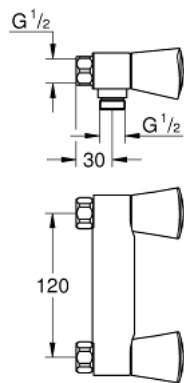

## 26 319 001 COSTA S SHOWER MIXER 3/8"

### PRODUCT DESCRIPTION

- Colour: chrome
- wall mounted
- metal handles
- heat insulated
- screwable
- Carbodur headpart
- shower connection 1/2"
- without connection unions
- centre distance 120 mm
- GROHE LongLife finish

### SPARE PARTS, 10月 2017 – now

- 1: Handle (Spare part-nr. 45995000)
- 1.1: Snap insert (Spare part-nr. 0538600M)
- 2: Ceramic headpart (Spare part-nr. 45142000)
- 2.1: O-ring  $\varnothing 18.2 \times \varnothing 1.7$  (Spare part-nr. 0392400M)
- 3: Fibre seal  $\varnothing 18,5 \times \varnothing 12 \times 2$  (Spare part-nr. 0138900M)
- 4: Non-return valve (Spare part-nr. 08565000)
- 5: Screw for Costa/Avina products (Spare part-nr. 48013000)\*