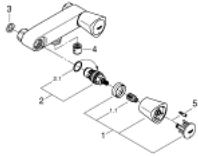

## 26 319 001 COSTA S SHOWER MIXER 3/8"

### PRODUCT DESCRIPTION

- Colour: chrome
- wall mounted
- metal handles
- heat insulated
- screwable
- Carbodur headpart
- shower connection 1/2"
- without connection unions
- centre distance 120 mm
- GROHE LongLife finish

### SPARE PARTS, 10月 2017 – now

- 1: Handle (Spare part-nr. 45995000)
- 1.1: Snap insert (Spare part-nr. 0538600M)
- 2: Ceramic headpart (Spare part-nr. 45142000)
- 2.1: O-ring  $\varnothing 18.2 \times \varnothing 1.7$  (Spare part-nr. 0392400M)
- 3: Fibre seal  $\varnothing 18,5 \times \varnothing 12 \times 2$  (Spare part-nr. 0138900M)
- 4: Non-return valve (Spare part-nr. 08565000)
- 5: Screw for Costa/Avina products (Spare part-nr. 48013000)\*