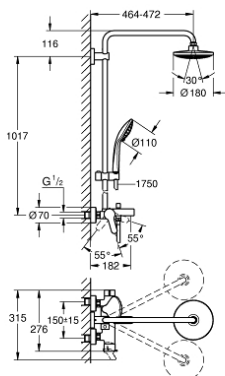

26 320 000 EUPHORIA SYSTEM 180 SHOWER SYSTEM WITH SINGLE LEVER BATH MIXER FOR WALL MOUNTING

PRODUCT DESCRIPTION

- Colour: chrome
- consists of:
 - Horizontal swivable 450 mm shower arm
 - exposed single-lever bath mixer with diverter handle
 - allows change between:
 - head shower Euphoria Cosmopolitan 180(27 491 000)
 - chrome plated spray plate
 - spray pattern: Rain
 - with ball joint
 - angle of rotation $\pm 15^\circ$
 - bath spout
 - separate diverter for hand shower
 - hand shower Euphoria 110 Massage (27 221)
 - spray patterns: Rain, SmartRain, Massage
 - adjustable in height with gliding element
 - shower hose Silverflex 1750 mm 1/2" x 1/2" (28 388)
 - distance between single-lever mixer and upper bracket: 1011 mm
 - GROHE SilkMove 35 mm ceramic cartridge
 - GROHE DreamSpray - perfect spray pattern
 - GROHE LongLife finish
 - GROHE SpeedClean - effortless limescale removal
 - Inner WaterGuide - inner insulation for surface protection
 - TwistStop - to prevent hose from twisting
 - suitable for instantaneous heaters (min. 19 kW/h)
 - minimum flow rate 7 l/min.
 - minimum pressure 1,0 bar