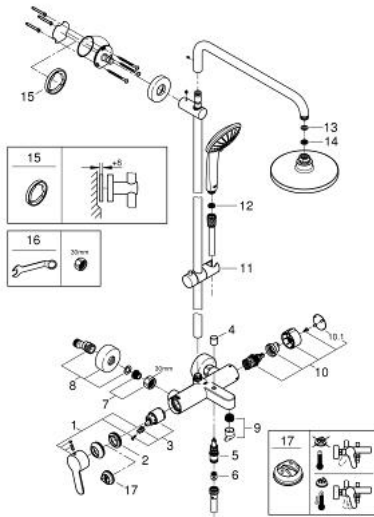

26 320 000 EUPHORIA SYSTEM 180 SHOWER SYSTEM WITH SINGLE LEVER BATH MIXER FOR WALL MOUNTING

SPARE PARTS, October 2014 – now

1. 1: Lever (Spare part-nr. 46750000)
   - 2: Screw coupling (Spare part-nr. 46460000)
   - 3: Cartridge (Spare part-nr. 46374000)
   - 4: Diverter knob (Spare part-nr. 64309000)
   - 5: Diverter (Spare part-nr. 65655000)
   - 6: Non-return valve (Spare part-nr. 08565000)
   - 7: Screw joint (Spare part-nr. 45044000)
   - 8: S-union (Spare part-nr. 12662000)
   - 9: Mousseur (Spare part-nr. 13926000)
   - 10: Diverter (Spare part-nr. 46921000)
   - 10.1: Cap (Spare part-nr. 4788300M)
   - 11: Sliding piece (Spare part-nr. 12140000)
   - 12: Dirt strainer (Spare part-nr. 0700200M)
   - 13: Fibre seal dia. 12x2 mm (Spare part-nr. 0138900M)
   - 14: Dirt strainer (Spare part-nr. 48007000)
   - 15: Compensation disc (Spare part-nr. 27180000)*
   - 16: Special spanner (Spare part-nr. 19377000)*
   - 17: Temperature limiter (Spare part-nr. 46375000)*
2. Optional accessories