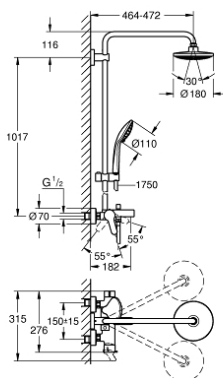

### PRODUCT DESCRIPTION

- Colour: chrome
- consisting of:
  - horizontal swivable 450 mm shower arm
  - exposed single-lever bath mixer with diverter handle
  - allows change between:
    - Euphoria Cosmopolitan 180 head shower (27 491 000)
    - chrome plated spray plate
    - spray pattern: Rain
  - with ball joint
  - rotation angle  $\pm 15^\circ$
  - bath inlet
  - separate diverter for hand shower
  - hand shower Euphoria 110 Massage (27 221)
  - spray patterns: Rain, SmartRain, Massage
  - adjustable in height with gliding element
  - shower hose Silverflex 1750 mm 1/2" x 1/2" (28 388)
  - distance between single-lever mixer and upper bracket: 1011 mm
  - GROHE SilkMove 35 mm ceramic cartridge
  - GROHE DreamSpray - perfect spray pattern
  - GROHE LongLife finish
  - GROHE SpeedClean - effortless limescale removal
  - Inner WaterGuide - inner insulation for surface protection
  - TwistStop - to prevent hose from twisting
  - suitable for instantaneous heaters from 18 kW/h
  - minimum flow rate 7 l/min
  - min. recommended pressure 1.0 bar

### SPARE PARTS, 10月 2014 – now

- 1: Lever (Spare part-nr. 46750000)
- 2: Screw coupling (Spare part-nr. 46460000)
- 3: Cartridge (Spare part-nr. 46374000)
- 4: Diverter knob (Spare part-nr. 64309000)
- 5: Diverter (Spare part-nr. 65655000)
- 6: Non-return valve (Spare part-nr. 08565000)
- 7: Screw connection 1/2" (Spare part-nr. 45044000)
- 8: S-union (Spare part-nr. 12662000)
- 9: Mousseur (Spare part-nr. 13926000)
- 10: Diverter (Spare part-nr. 46921000)
- 10.1: Cover cap (Spare part-nr. 4788300M)
- 11: Glide element (Spare part-nr. 12140000)
- 12: Dirt strainer (Spare part-nr. 0700200M)
- 13: Fibre seal Ø 18,5 x Ø 12 x 2 (Spare part-nr. 0138900M)
- 14: Dirt strainer (Spare part-nr. 48007000)
- 15: Compensation disc (Spare part-nr. 27180000)\*
- 16: Special spanner (Spare part-nr. 19377000)\*
- 17: Temperature limiter (Spare part-nr. 46375000)\*