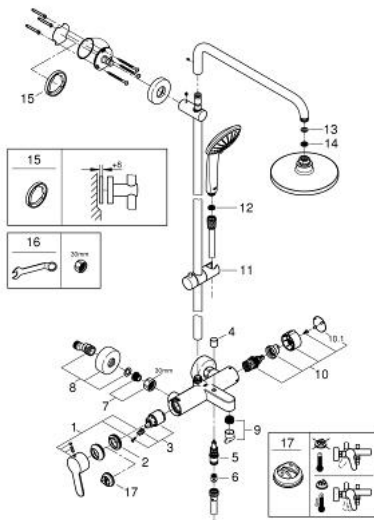

### PRODUCT DESCRIPTION

- Colour: chrome
- consisting of:
  - horizontal swivable 450 mm shower arm
  - exposed single-lever bath mixer with diverter handle
  - allows change between:
    - Euphoria Cosmopolitan 180 head shower (27 491 000)
    - chrome plated spray plate
    - spray pattern: Rain
  - with ball joint
  - rotation angle  $\pm 15^\circ$
  - bath inlet
  - separate diverter for hand shower
  - hand shower Euphoria 110 Massage (27 221)
  - spray patterns: Rain, SmartRain, Massage
  - adjustable in height with gliding element
  - shower hose Silverflex 1750 mm 1/2" x 1/2" (28 388)
  - distance between single-lever mixer and upper bracket: 1011 mm
  - GROHE SilkMove 35 mm ceramic cartridge
  - GROHE DreamSpray - perfect spray pattern
  - GROHE LongLife finish
  - GROHE SpeedClean - effortless limescale removal
  - Inner WaterGuide - inner insulation for surface protection
  - TwistStop - to prevent hose from twisting
  - suitable for instantaneous heaters from 18 kW/h
  - minimum flow rate 7 l/min
  - min. recommended pressure 1.0 bar

### SPARE PARTS, 10月 2014 – now

- 1: Lever (Spare part-nr. 46750000)
- 2: Screw coupling (Spare part-nr. 46460000)
- 3: Cartridge (Spare part-nr. 46374000)
- 4: Diverter knob (Spare part-nr. 64309000)
- 5: Diverter (Spare part-nr. 65655000)
- 6: Non-return valve (Spare part-nr. 08565000)
- 7: Screw connection 1/2" (Spare part-nr. 45044000)
- 8: S-union (Spare part-nr. 12662000)
- 9: Mousseur (Spare part-nr. 13926000)
- 10: Diverter (Spare part-nr. 46921000)
- 10.1: Cover cap (Spare part-nr. 4788300M)
- 11: Glide element (Spare part-nr. 12140000)
- 12: Dirt strainer (Spare part-nr. 0700200M)
- 13: Fibre seal Ø 18,5 x Ø 12 x 2 (Spare part-nr. 0138900M)
- 14: Dirt strainer (Spare part-nr. 48007000)
- 15: Compensation disc (Spare part-nr. 27180000)\*
- 16: Special spanner (Spare part-nr. 19377000)\*
- 17: Temperature limiter (Spare part-nr. 46375000)\*