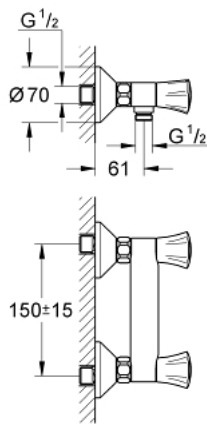

26 330 001 **COSTA L SHOWER MIXER**

PRODUCT DESCRIPTION

- Colour: chrome
- wall mounted
- metal handles
- heat-insulated
- screwable
- GROHE Long-Life headpart
- shower connection 1/2"
- S-unions
- GROHE LongLife finish

26 330 001 COSTA L SHOWER MIXER

SPARE PARTS, June 2007 – now

- 1: Handle (Spare part-nr. 45994000)
 - 1.1: Repl. kit f.handle fastening (Spare part-nr. 0538600M)
 - 2: Headpart 1/2" (Spare part-nr. 07146000)
 - 2.1: O-ring $\varnothing 6 \times \varnothing 2$ (Spare part-nr. 0128300M)
 - 2.2: O-ring $\varnothing 18.2 \times \varnothing 1.7$ (Spare part-nr. 0392400M)
 - 2.3: Ball seal dia. 9x6.8 mm (Spare part-nr. 0529100M)
 - 3: Screw joint (Spare part-nr. 45044000)
 - 4: S-union (Spare part-nr. 12075000)
 - 4.1: Ball seal dia. 9x6.8 mm (Spare part-nr. 0138600M)
 - 4.2: Escutcheon (Spare part-nr. 0221000M)
 - 5: Non-return valve (Spare part-nr. 08565000)
 - 6: Extension 3/4", 20 mm (Spare part-nr. 0713000M)*
 - 7: Screw for Costa/Avina products (Spare part-nr. 48013000)*
 - 8: Special spanner (Spare part-nr. 19377000)*
- * Optional accessories