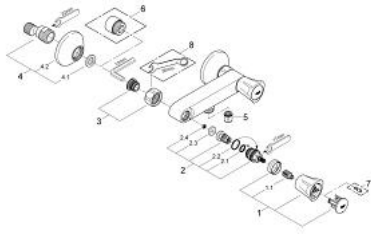

26 330 001 **COSTA L SHOWER MIXER**

PRODUCT DESCRIPTION

- Colour: chrome
- wall mounted
- metal handles
- heat-insulated
- screwable
- GROHE Long-Life headpart
- shower connection 1/2"
- S-unions
- GROHE LongLife finish

26 330 001 COSTA L SHOWER MIXER

SPARE PARTS, June 2007 – now

- 1: Handle (Spare part-nr. 45994000)
 - 1.1: Repl. kit f.handle fastening (Spare part-nr. 0538600M)
 - 2: Headpart 1/2" (Spare part-nr. 07146000)
 - 2.1: O-ring $\varnothing 6 \times \varnothing 2$ (Spare part-nr. 0128300M)
 - 2.2: O-ring $\varnothing 18.2 \times \varnothing 1.7$ (Spare part-nr. 0392400M)
 - 2.3: Ball seal dia. 9x6.8 mm (Spare part-nr. 0529100M)
 - 3: Screw joint (Spare part-nr. 45044000)
 - 4: S-union (Spare part-nr. 12075000)
 - 4.1: Ball seal dia. 9x6.8 mm (Spare part-nr. 0138600M)
 - 4.2: Escutcheon (Spare part-nr. 0221000M)
 - 5: Non-return valve (Spare part-nr. 08565000)
 - 6: Extension 3/4", 20 mm (Spare part-nr. 0713000M)*
 - 7: Screw for Costa/Avina products (Spare part-nr. 48013000)*
 - 8: Special spanner (Spare part-nr. 19377000)*
- * Optional accessories