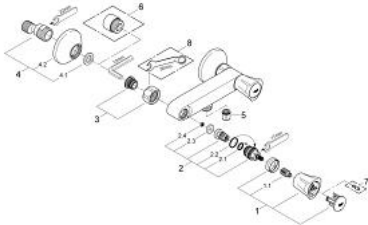

## 26 330 001 COSTA L SHOWER MIXER 1/2"

### PRODUCT DESCRIPTION

- Colour: chrome
- wall mounted
- metal handles
- heat insulated
- screwable
- GROHE Long-Life headpart
- shower connection 1/2"
- S-unions
- GROHE LongLife finish

### SPARE PARTS, 6月 2007 – now

- 1: Handle (Spare part-nr. 45994000)
- 1.1: Snap insert (Spare part-nr. 0538600M)
- 2: Headpart 1/2" (Spare part-nr. 07146000)
- 2.1: Sealing washer  $\varnothing 6 \times \varnothing 2$  (Spare part-nr. 0128300M)
- 2.2: O-ring  $\varnothing 18.2 \times \varnothing 1.7$  (Spare part-nr. 0392400M)
- 2.3: Seal (Spare part-nr. 0529100M)
- 3: Screw connection 1/2" (Spare part-nr. 45044000)
- 4: S-union (Spare part-nr. 12075000)
- 4.1: Seal (Spare part-nr. 0138600M)
- 4.2: Escutcheon (Spare part-nr. 0221000M)
- 5: Non-return valve (Spare part-nr. 08565000)
- 6: Extension 3/4", 20 mm (Spare part-nr. 0713000M)\*
- 7: Screw for Costa/Avina products (Spare part-nr. 48013000)\*
- 8: Special spanner (Spare part-nr. 19377000)\*