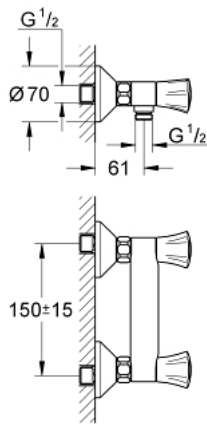

## 26 330 001 COSTA L SHOWER MIXER 1/2"

### PRODUCT DESCRIPTION

- Colour: chrome
- wall mounted
- metal handles
- heat insulated
- screwable
- GROHE Long-Life headpart
- shower connection 1/2"
- S-unions
- GROHE LongLife finish

### SPARE PARTS, 6月 2007 – now

- 1: Handle (Spare part-nr. 45994000)
- 1.1: Snap insert (Spare part-nr. 0538600M)
- 2: Headpart 1/2" (Spare part-nr. 07146000)
- 2.1: Sealing washer  $\varnothing 6 \times \varnothing 2$  (Spare part-nr. 0128300M)
- 2.2: O-ring  $\varnothing 18.2 \times \varnothing 1.7$  (Spare part-nr. 0392400M)
- 2.3: Seal (Spare part-nr. 0529100M)
- 3: Screw connection 1/2" (Spare part-nr. 45044000)
- 4: S-union (Spare part-nr. 12075000)
- 4.1: Seal (Spare part-nr. 0138600M)
- 4.2: Escutcheon (Spare part-nr. 0221000M)
- 5: Non-return valve (Spare part-nr. 08565000)
- 6: Extension 3/4", 20 mm (Spare part-nr. 0713000M)\*
- 7: Screw for Costa/Avina products (Spare part-nr. 48013000)\*
- 8: Special spanner (Spare part-nr. 19377000)\*