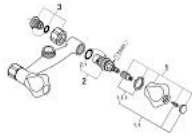

26 336 000 ATLANTA SHOWER MIXER

PRODUCT DESCRIPTION

- Colour: chrome
- wall mounted
- Treflor-handle
- ceramic headparts 1/2", 180°
- without connection unions
- GROHE LongLife finish

26 336 000 ATLANTA SHOWER MIXER

SPARE PARTS, January 1988 – now

- 1: Treflor handle blue/red (Spare part-nr. 45124000)
- 1.1: Handle fixation (Spare part-nr. 45123000)
- 1.1.1: Repl. kit f.handle fastening (Spare part-nr. 0538600M)
- 2: Ceramic headpart, 1/2" (Spare part-nr. 45346000)
- 2.1: O-ring $\varnothing 18.2 \times \varnothing 1.7$ (Spare part-nr. 0392400M)
- 3: Screw joint (Spare part-nr. 45040000)