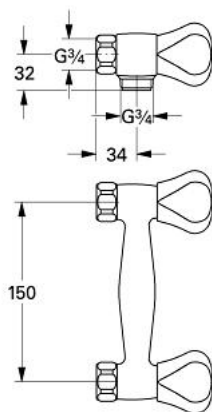

26 336 000 ATLANTA SHOWER MIXER

PRODUCT DESCRIPTION

- Colour: chrome
- wall mounted
- Treflor-handle
- ceramic headparts 1/2", 180°
- without connection unions
- GROHE LongLife finish

26 336 000 ATLANTA SHOWER MIXER

SPARE PARTS, January 1988 – now

- 1: Treflor handle blue/red (Spare part-nr. 45124000)
- 1.1: Handle fixation (Spare part-nr. 45123000)
- 1.1.1: Repl. kit f.handle fastening (Spare part-nr. 0538600M)
- 2: Ceramic headpart, 1/2" (Spare part-nr. 45346000)
- 2.1: O-ring $\varnothing 18.2 \times \varnothing 1.7$ (Spare part-nr. 0392400M)
- 3: Screw joint (Spare part-nr. 45040000)