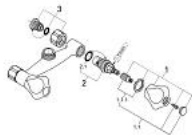

26 336 000 ATLANTA SHOWER MIXER 1/2"

PRODUCT DESCRIPTION

- Colour: chrome
- wall mounted
- Treflor handle
- Carbodur ceramic headparts 1/2", 180°
- without connection unions
- GROHE LongLife finish

26 336 000 ATLANTA SHOWER MIXER 1/2"

SPARE PARTS, 1月 1988 – now

- 1: Treflor handle 1/2" (Spare part-nr. 45124000)
- 1.1: Handle fixation (Spare part-nr. 45123000)
 - 1.1.1: Snap insert (Spare part-nr. 0538600M)
- 2: Ceramic headpart 1/2" (Spare part-nr. 45346000)
 - 2.1: O-ring $\varnothing 18.2 \times \varnothing 1.7$ (Spare part-nr. 0392400M)
- 3: Screw connection 1/2" (Spare part-nr. 45040000)