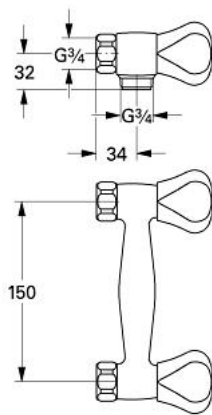

26 336 000 ATLANTA SHOWER MIXER 1/2"

PRODUCT DESCRIPTION

- Colour: chrome
- wall mounted
- Treflor handle
- Carbodur ceramic headparts 1/2", 180°
- without connection unions
- GROHE LongLife finish

26 336 000 ATLANTA SHOWER MIXER 1/2"

SPARE PARTS, 1月 1988 – now

- 1: Treflor handle 1/2" (Spare part-nr. 45124000)
- 1.1: Handle fixation (Spare part-nr. 45123000)
 - 1.1.1: Snap insert (Spare part-nr. 0538600M)
- 2: Ceramic headpart 1/2" (Spare part-nr. 45346000)
 - 2.1: O-ring $\varnothing 18.2 \times \varnothing 1.7$ (Spare part-nr. 0392400M)
- 3: Screw connection 1/2" (Spare part-nr. 45040000)