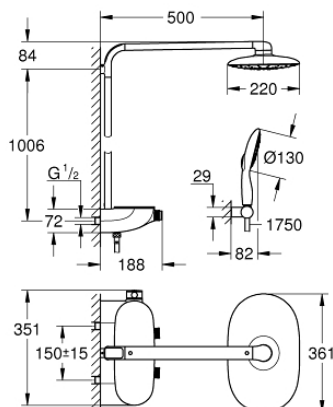

26 361 000 RAINSHOWER SYSTEM SMARTCONTROL MONO 360 SHOWER SYSTEM WITH THERMOSTAT FOR WALL MOUNTING

PRODUCT DESCRIPTION

- Colour: chrome
- consists of:
 - horizontal 500 mm shower arm
 - exposed SmartControl thermostat
 - allows change between:
 - head shower Rainshower Mono 360, spray plate chrome
 - spray pattern: GROHE PureRain/GROHE Rain O² spray*
 - Power&Soul 130 hand shower, spray plate white (27 673)
 - hand shower wall holder (27 055)
 - shower hose Silverflex 1750 mm 1/2" x 1/2" (28 388)
 - minimum flow rate 10 l/min.
 - GROHE DreamSpray - perfect spray pattern
 - GROHE LongLife finish
 - GROHE CoolTouch - no risk of scalding
 - GROHE TurboStat - compact cartridge with wax thermoelement
 - GROHE EcoJoy - less water, perfect flow
 - GROHE SafeStop - safety button at 38°C
 - GROHE SafeStop Plus - optional temperature limiter at 43°C included
 - GROHE SmartControl - control the shower with intuitive push/turn button
 - GROHE EasyReach shower tray
 - GROHE SpeedClean - effortless limescale removal
 - Inner WaterGuide - inner insulation for surface protection
 - suitable for instantaneous heaters (min. 19 kW/h)
 - TwistStop - to prevent hose from twisting
- * to be decided at first installation; factory default setting: GROHE PureRain