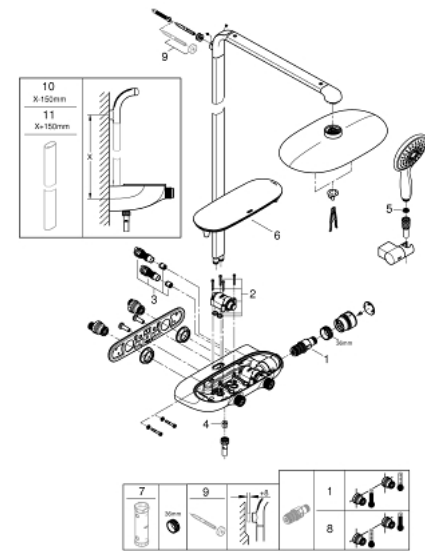

26 361 000 RAINSHOWER SYSTEM SMARTCONTROL MONO 360 SHOWER SYSTEM WITH THERMOSTAT FOR WALL MOUNTING

SPARE PARTS, October 2018 – now

1. 1: Thermostatic compact cartridge 1/2" (Spare part-nr. 47439000)
  2. 2: Cartridge (Spare part-nr. 48297000)
  3. 3: Non-return valve (Spare part-nr. 4901000M)
  4. 4: Non-return valve (Spare part-nr. 08565000)
  5. 5: Dirt strainer (Spare part-nr. 0700200M)
  6. 6: Cover (Spare part-nr. 48482000)
  7. 7: Socket spanner (Spare part-nr. 49059000)*
  8. 8: GROHE TurboStat cartridge 1/2" (Spare part-nr. 47175000)*
  9. 9: Compensation disc (Spare part-nr. 26385000)*
  10. 10: Shower system pipe for retrofitting (Spare part-nr. 48349000)*
  11. 11: Shower system pipe for retrofitting (Spare part-nr. 48350000)*
2. Optional accessories