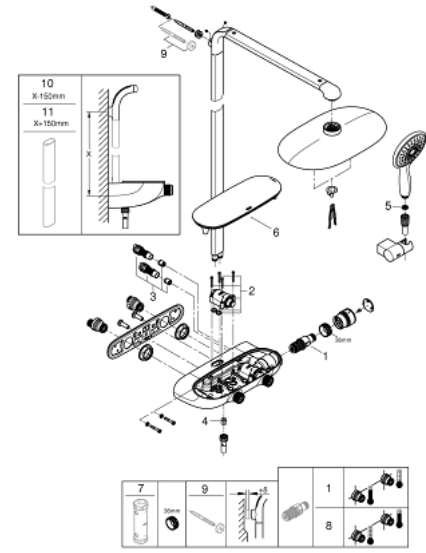

## 26 361 000 RAINSHOWER SYSTEM SMARTCONTROL MONO 360 SHOWER SYSTEM WITH THERMOSTAT FOR WALL MOUNTING

### PRODUCT DESCRIPTION

- Colour: chrome
- consisting of:
  - horizontal 500 mm shower arm
  - exposed SmartControl thermostat
  - allows change between:
    - head shower Rainshower Mono 360, spray plate chrome
    - spray pattern: GROHE PureRain/GROHE Rain O<sup>2</sup> spray\*
    - Power&Soul 130 hand shower, spray plate white (27 673)
    - hand shower wall holder (27 055)
    - shower hose Silverflex 1750 mm 1/2" x 1/2" (28 388)
  - minimum flow rate 10 l/min
  - GROHE DreamSpray - perfect spray pattern
  - GROHE LongLife finish
  - GROHE CoolTouch - no risk of scalding
  - GROHE TurboStat - compact cartridge with wax thermoelement
  - GROHE EcoJoy - Less water, perfect flow
  - GROHE SafeStop safety button at 38°C
  - GROHE SafeStop Plus optional temperature limiter at 43°C included
  - GROHE SmartControl - control the shower with intuitive push/turn button
  - GROHE EasyReach shower tray
  - GROHE SpeedClean - effortless limescale removal
  - Inner WaterGuide - inner insulation for surface protection
  - suitable for instantaneous heaters from 18 kW/h
  - TwistStop - to prevent hose from twisting
- \* to be decided at first installation; factory default setting: GROHE PureRain

### SPARE PARTS, 10月 2018 – now

- 1: Thermostatic compact cartridge 1/2" (Spare part-nr. 47439000)
  - 2: Cartridge (Spare part-nr. 48297000)
  - 3: Non-return valve (Spare part-nr. 4901000M)
  - 4: Non-return valve (Spare part-nr. 08565000)
  - 5: Dirt strainer (Spare part-nr. 0700200M)
  - 6: Cover (Spare part-nr. 48482000)
  - 7: Socket spanner (Spare part-nr. 49059000)\*
  - 8: GROHE TurboStat cartridge 1/2" (Spare part-nr. 47175000)\*
  - 9: Compensation disc (Spare part-nr. 26385000)\*
  - 10: Shower system pipe for retrofitting (Spare part-nr. 48349000)\*
  - 11: Shower system pipe for retrofitting (Spare part-nr. 48350000)\*
- \* Optional accessories