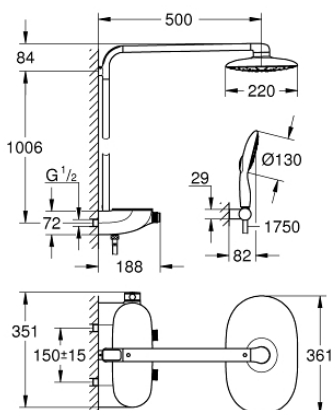

## 26 361 000 RAINSHOWER SYSTEM SMARTCONTROL MONO 360 SHOWER SYSTEM WITH THERMOSTAT FOR WALL MOUNTING

### PRODUCT DESCRIPTION

- Colour: chrome
- consisting of:
  - horizontal 500 mm shower arm
  - exposed SmartControl thermostat
  - allows change between:
    - head shower Rainshower Mono 360, spray plate chrome
    - spray pattern: GROHE PureRain/GROHE Rain O<sup>2</sup> spray\*
    - Power&Soul 130 hand shower, spray plate white (27 673)
    - hand shower wall holder (27 055)
    - shower hose Silverflex 1750 mm 1/2" x 1/2" (28 388)
  - minimum flow rate 10 l/min
  - GROHE DreamSpray - perfect spray pattern
  - GROHE LongLife finish
  - GROHE CoolTouch - no risk of scalding
  - GROHE TurboStat - compact cartridge with wax thermoelement
  - GROHE EcoJoy - Less water, perfect flow
  - GROHE SafeStop safety button at 38°C
  - GROHE SafeStop Plus optional temperature limiter at 43°C included
  - GROHE SmartControl - control the shower with intuitive push/turn button
  - GROHE EasyReach shower tray
  - GROHE SpeedClean - effortless limescale removal
  - Inner WaterGuide - inner insulation for surface protection
  - suitable for instantaneous heaters from 18 kW/h
  - TwistStop - to prevent hose from twisting
- \* to be decided at first installation; factory default setting: GROHE PureRain

### SPARE PARTS, 10月 2018 – now

- 1: Thermostatic compact cartridge 1/2" (Spare part-nr. 47439000)
  - 2: Cartridge (Spare part-nr. 48297000)
  - 3: Non-return valve (Spare part-nr. 4901000M)
  - 4: Non-return valve (Spare part-nr. 08565000)
  - 5: Dirt strainer (Spare part-nr. 0700200M)
  - 6: Cover (Spare part-nr. 48482000)
  - 7: Socket spanner (Spare part-nr. 49059000)\*
  - 8: GROHE TurboStat cartridge 1/2" (Spare part-nr. 47175000)\*
  - 9: Compensation disc (Spare part-nr. 26385000)\*
  - 10: Shower system pipe for retrofitting (Spare part-nr. 48349000)\*
  - 11: Shower system pipe for retrofitting (Spare part-nr. 48350000)\*
- \* Optional accessories