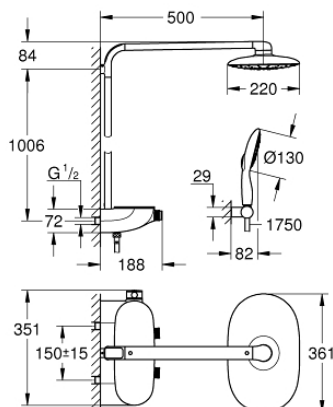

26 361 LS0 RAINSHOWER SYSTEM SMARTCONTROL MONO 360 SHOWER SYSTEM WITH THERMOSTAT FOR WALL MOUNTING

PRODUCT DESCRIPTION

- Colour: moon white/chrome
- consists of:
 - horizontal 500 mm shower arm
 - exposed SmartControl thermostat
 - allows change between:
 - head shower Rainshower Mono 360, spray plate white
 - spray pattern: GROHE PureRain/GROHE Rain O² spray*
 - Power&Soul 130 hand shower, spray plate white (27 673)
 - hand shower wall holder (27 055)
 - shower hose Silverflex 1750 mm 1/2" x 1/2" (28 388)
 - minimum flow rate 10 l/min.
- GROHE DreamSpray - perfect spray pattern
- GROHE LongLife finish
- GROHE CoolTouch - no risk of scalding
- GROHE TurboStat - compact cartridge with wax thermoelement
- GROHE EcoJoy - less water, perfect flow
- GROHE SafeStop - safety button at 38°C
- GROHE SafeStop Plus - optional temperature limiter at 43°C included
- GROHE SmartControl - control the shower with intuitive push/turn button
- GROHE EasyReach shower tray
- GROHE SpeedClean - effortless limescale removal
- Inner WaterGuide - inner insulation for surface protection
- suitable for instantaneous heaters (min. 19 kW/h)
- TwistStop - to prevent hose from twisting
- * to be decided at first installation; factory default setting: GROHE PureRain
- GROHE LongLife finish