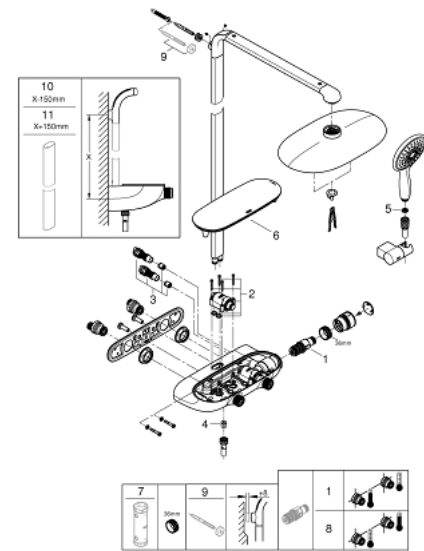

26 361 LS0 RAINSHOWER SYSTEM SMARTCONTROL MONO 360 SHOWER SYSTEM WITH THERMOSTAT FOR WALL MOUNTING

SPARE PARTS, October 2018 – now

1. 1: Thermostatic compact cartridge 1/2" (Spare part-nr. 47439000)
  2. 2: Cartridge (Spare part-nr. 48297000)
  3. 3: Non-return valve (Spare part-nr. 4901000M)
  4. 4: Non-return valve (Spare part-nr. 08565000)
  5. 5: Dirt strainer (Spare part-nr. 0700200M)
  6. 6: Cover (Spare part-nr. 48482000)
  7. 7: Socket spanner (Spare part-nr. 49059000)*
  8. 8: GROHE TurboStat cartridge 1/2" (Spare part-nr. 47175000)*
  9. 9: Compensation disc (Spare part-nr. 26385000)*
  10. 10: Shower system pipe for retrofitting (Spare part-nr. 48349000)*
  11. 11: Shower system pipe for retrofitting (Spare part-nr. 48350000)*
2. Optional accessories