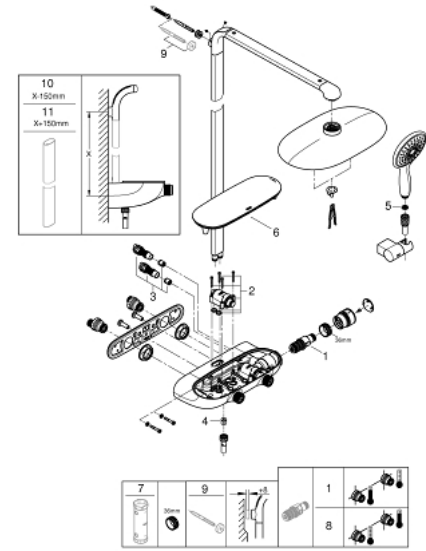

26 361 LS0 RAINSHOWER SYSTEM SMARTCONTROL MONO 360 SHOWER SYSTEM WITH THERMOSTAT FOR WALL MOUNTING

SPARE PARTS, 10月 2018 – now

1. 1: Thermostatic compact cartridge 1/2" (Spare part-nr. 47439000)
   - 2: Cartridge (Spare part-nr. 48297000)
   - 3: Non-return valve (Spare part-nr. 4901000M)
   - 4: Non-return valve (Spare part-nr. 08565000)
   - 5: Dirt strainer (Spare part-nr. 0700200M)
   - 6: Cover (Spare part-nr. 48482000)
   - 7: Socket spanner (Spare part-nr. 49059000)*
   - 8: GROHE TurboStat cartridge 1/2" (Spare part-nr. 47175000)*
   - 9: Compensation disc (Spare part-nr. 26385000)*
   - 10: Shower system pipe for retrofitting (Spare part-nr. 48349000)*
   - 11: Shower system pipe for retrofitting (Spare part-nr. 48350000)*
2. Optional accessories