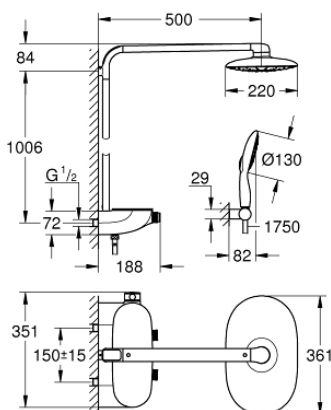

26 361 LS0 RAINSHOWER SYSTEM SMARTCONTROL MONO 360 SHOWER SYSTEM WITH THERMOSTAT FOR WALL MOUNTING

PRODUCT DESCRIPTION

- Colour: moon white/chrome
- consisting of:
 - horizontal 500 mm shower arm
 - exposed SmartControl thermostat
 - allows change between:
 - head shower Rainshower Mono 360, spray plate white
 - spray pattern: GROHE PureRain/GROHE Rain O² spray*
 - Power&Soul 130 hand shower, spray plate white (27 673)
 - hand shower wall holder (27 055)
 - shower hose Silverflex 1750 mm 1/2" x 1/2" (28 388)
 - minimum flow rate 10 l/min
 - GROHE DreamSpray - perfect spray pattern
 - GROHE LongLife finish
 - GROHE CoolTouch - no risk of scalding
 - GROHE TurboStat - compact cartridge with wax thermoelement
 - GROHE EcoJoy - Less water, perfect flow
 - GROHE SafeStop safety button at 38°C
 - GROHE SafeStop Plus optional temperature limiter at 43°C included
 - GROHE SmartControl - control the shower with intuitive push/turn button
 - GROHE EasyReach shower tray
 - GROHE SpeedClean - effortless limescale removal
 - Inner WaterGuide - inner insulation for surface protection
 - suitable for instantaneous heaters from 18 kW/h
 - TwistStop - to prevent hose from twisting
 - * to be decided at first installation; factory default setting: GROHE PureRain
 - GROHE LongLife finish