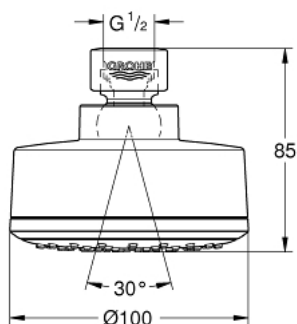

26 366 000 TEMPESTA COSMOPOLITAN 100 HEAD SHOWER 1 SPRAY

PRODUCT DESCRIPTION

- Colour: chrome
- spray pattern: Rain
- Ball joint +/- 15° rotatable
- connection thread 1/2"
- GROHE EcoJoy 7.6 l/min flow limiter
- GROHE DreamSpray - perfect spray pattern
- GROHE LongLife finish
- GROHE SpeedClean - effortless limescale removal
- Inner WaterGuide - inner insulation for surface protection
- suitable for instantaneous heater
- minimum pressure 1,0 bar

26 366 000 TEMPESTA COSMOPOLITAN 100 HEAD SHOWER 1 SPRAY

SPARE PARTS, March 2015 – now

1: Fibre seal dia. 12x2 mm (Spare part-nr. 0138900M)

2: Dirt strainer (Spare part-nr. 48007000)