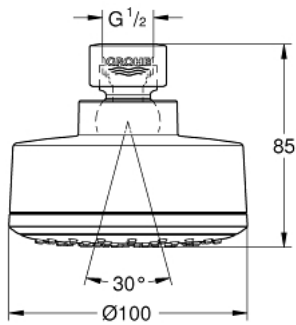

26 366 000 TEMPESTA COSMOPOLITAN 100 HEAD SHOWER 1 SPRAY

PRODUCT DESCRIPTION

- Colour: chrome
- spray pattern: Rain
- ball joint $\pm 15^\circ$ rotatable
- connection thread 1/2"
- 7.6 l/min flow limiter
- GROHE DreamSpray - perfect spray pattern
- GROHE LongLife finish
- GROHE SpeedClean - effortless limescale removal
- Inner WaterGuide - inner insulation for surface protection
- suitable for instantaneous heater
- min. recommended pressure 1.0 bar

26 366 000 TEMPESTA COSMOPOLITAN 100 HEAD SHOWER 1 SPRAY

SPARE PARTS, 3月 2015 – now

1: Fibre seal Ø 18,5 x Ø 12 x 2 (Spare part-nr. 0138900M)

2: Dirt strainer (Spare part-nr. 48007000)