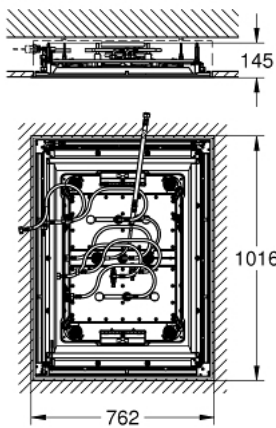

## 26 373 000 RAINSHOWER F-SERIES 40" AQUASYMPHONY CEILING SHOWER 6+ SPRAYS WITH LIGHT

### PRODUCT DESCRIPTION

- Colour: chrome
- 1016 mm x 762 mm x 145 mm
- metal
- minimum flow rate 25 l/min
- min. recommended pressure 3.0 bar
- 1 x AquaCurtain
- 1 x Pure XL spray
- 1 x 2 Drizzle sprays (mist spray)
- 2 x GROHE PureRain spray 400 x 190 mm (separately controlled)
- 2 x XL Waterfall (separately controlled)
- 1 x 4 Bokoma Spray with adjustment angle 20° and combinations
- full spectrum LED: soft light with changing rainbow colours
- individually adjustable: permanent lighting with colour selection
- power supply for light 12 V DC
- CE approved
- GROHE SpeedClean - effortless limescale removal
- GROHE DreamSpray - perfect spray pattern
- GROHE LongLife finish
- requires rough-in set (26 376 000), F-digital Deluxe base unit box (26 374 000), Bluetooth unit (36 371 000) and various cable connections – all to be ordered separately due to installation situation
- The ceiling construction must be appropriate for the static requirement of the product (total product weight more than 70 kg). Ceiling shower has to be controlled by 7 outlets + 1 hand shower outlet and the performance of the waste must be of sufficient size (> 100 l/min). For detailed planning please see separate planning & installation guide before start.
- recommendation: 34 634 000 Grohtherm F trim set for AquaSymphony

26 373 000 **RAINSHOWER F-SERIES 40" AQUASYMPHONY CEILING SHOWER 6+ SPRAYS  
WITH LIGHT**

**SPARE PARTS**, May 2015 – now

1: Dirt strainer (Spare part-nr. 47135000)