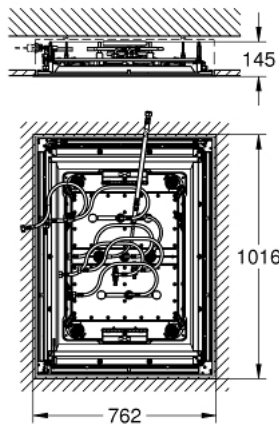

26 373 000 RAINSHOWER F-SERIES 40" AQUASYMPHONY CEILING SHOWER 6+ SPRAYS WITH LIGHT

PRODUCT DESCRIPTION

- Colour: chrome
- 1016 mm x 762 mm x 145 mm
- metal
- minimum flow rate 25 l/min
- min. recommended pressure 3.0 bar
- 1 x AquaCurtain
- 1 x Pure XL spray
- 1 x 2 Drizzle sprays (mist spray)
- 2 x GROHE PureRain spray 400 x 190 mm (separately controlled)
- 2 x XL Waterfall (separately controlled)
- 1 x 4 Bokoma Spray with adjustment angle 20° and combinations
- full spectrum LED: soft light with changing rainbow colours
- individually adjustable: permanent lighting with colour selection
- power supply for light 12 V DC
- CE approved
- GROHE SpeedClean - effortless limescale removal
- GROHE DreamSpray - perfect spray pattern
- GROHE LongLife finish
- requires rough-in set (26 376 000), F-digital Deluxe base unit box (26 374 000), Bluetooth unit (36 371 000) and various cable connections – all to be ordered separately due to installation situation
- The ceiling construction must be appropriate for the static requirement of the product (total product weight more than 70 kg). Ceiling shower has to be controlled by 7 outlets + 1 hand shower outlet and the performance of the waste must be of sufficient size (> 100 l/min). For detailed planning please see separate planning & installation guide before start.
- recommendation: 34 634 000 Grohtherm F trim set for AquaSymphony

26 373 000 **RAINSHOWER F-SERIES 40" AQUASYMPHONY CEILING SHOWER 6+
SPRAYS WITH LIGHT**

SPARE PARTS, 5月 2015 – now

1: Dirt strainer (Spare part-nr. 47135000)