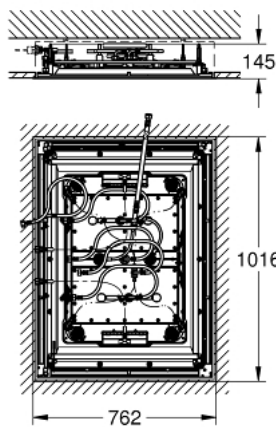

26 373 001 RAINSHOWER F-SERIES 40" AQUASYMPHONY CEILING SHOWER 6+ SPRAYS WITH LIGHT

PRODUCT DESCRIPTION

- Colour: chrome
- 1016 mm x 762 mm x 145 mm
- material: metal
- minimum flow rate 25 l/min
- min. recommended pressure 3.0 bar
- 1 x AquaCurtain
- 1 x Pure XL spray
- 1 x 2 Drizzle sprays (mist spray)
- 2 x GROHE PureRain spray 400 x 190 mm (separately controlled)
- 2 x XL Waterfall (separately controlled)
- 1 x 4 Bokoma Spray with adjustment angle 20° and combinations
- full spectrum LED: soft light with changing rainbow colours
- individually adjustable: permanent lighting with colour selection
- power supply for light 12 V DC
- CE approved
- GROHE SpeedClean - effortless limescale removal
- GROHE DreamSpray - perfect spray pattern
- GROHE LongLife finish
- requires rough-in set (26 865 000), F-digital Deluxe base unit box (26 864 000), Bluetooth unit (36 475 000) and various cable connections – all to be ordered separately due to installation situation.
- The ceiling construction must be appropriate for the static requirement of the product (total product weight more than 70 kg). Ceiling shower has to be controlled by 8 outlets + 1 hand shower outlet and the performance of the waste must be of sufficient size (> 100 l/min). For detailed planning please see separate planning & installation guide before start.
- recommendation: configuration with Grohtherm SmartControl 3 x Grohtherm SmartControl (29 126 000) 3 x GROHE Rapido SmartBox (35 604 000) 1 x Euphoria Cube Stick wall holder set 1 spray (26 405 000)
- this product contains built-in LED lamps, which cannot be changed: energy efficiency class: A++

26 373 001 **RAINSHOWER F-SERIES 40" AQUASYMPHONY CEILING SHOWER 6+ SPRAYS
WITH LIGHT**

SPARE PARTS, September 2016 – now

1: Dirt strainer (Spare part-nr. 47135000)

2: Spray face (Spare part-nr. 48348000)