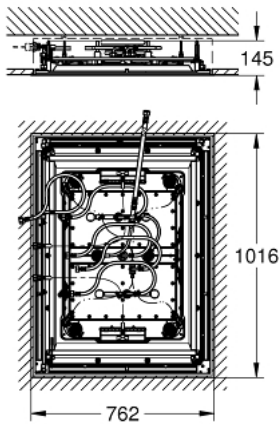

## 26 373 001 RAINSHOWER F-SERIES 40" AQUASYMPHONY CEILING SHOWER 6+ SPRAYS WITH LIGHT

### PRODUCT DESCRIPTION

- Colour: chrome
  - 1016 mm x 762 mm x 145 mm
  - material: metal
  - minimum flow rate 25 l/min
  - min. recommended pressure 3.0 bar
  - 1 x AquaCurtain
  - 1 x Pure XL spray
  - 1 x 2 Drizzle sprays (mist spray)
  - 2 x GROHE PureRain spray 400 x 190 mm (separately controlled)
  - 2 x XL Waterfall (separately controlled)
  - 1 x 4 Bokoma Spray with adjustment angle 20° and combinations
  - full spectrum LED: soft light with changing rainbow colours
  - individually adjustable: permanent lighting with colour selection
  - power supply for light 12 V DC
  - CE approved
  - GROHE SpeedClean - effortless limescale removal
  - GROHE DreamSpray - perfect spray pattern
  - GROHE LongLife finish
  - requires rough-in set (26 865 000), F-digital Deluxe base unit box (26 864 000), Bluetooth unit (36 475 000) and various cable connections – all to be ordered separately due to installation situation.
  - The ceiling construction must be appropriate for the static requirement of the product (total product weight more than 70 kg). Ceiling shower has to be controlled by 8 outlets + 1 hand shower outlet and the performance of the waste must be of sufficient size (> 100 l/min). For detailed planning please see separate planning & installation guide before start.
  - recommendation: configuration with Grotherm SmartControl 3 x Grotherm SmartControl (29 126 000)3 x GROHE Rapido SmartBox (35 604 000)1 x Euphoria Cube Stick wall holder set 1 spray (26 405 000)
  - this product contains built-in LED lamps, which cannot be changed:
- energy efficiency class: A++

## 26 373 001 RAINSHOWER F-SERIES 40" AQUASYMPHONY CEILING SHOWER 6+ SPRAYS WITH LIGHT

**SPARE PARTS**, 9月 2016 – now

1: Dirt strainer (Spare part-nr. 47135000)

2: Spray face (Spare part-nr. 48348000)