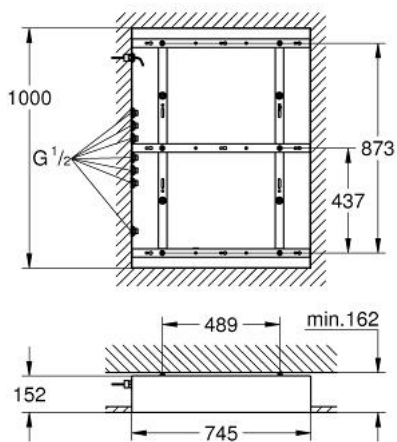

26 376 000 RAINSHOWER F-SERIES 40" ROUGH-IN SET

PRODUCT DESCRIPTION

- Colour: chrome
- for use with Rainshower F-Series 40" AquaSymphony ceiling shower
- 1000 mm x 745 mm x 152 mm
- min. installation depth: 167 mm
- waterways: brass
- 1/2" connections
- The ceiling construction must be appropriate for the static requirement of the product (total product weight more than 70 kg). Ceiling shower has to be controlled by 7 outlets + 1 hand shower outlet and the performance of the waste must be of sufficient size (> 100 l/min). For detailed planning please see separate planning & installation guide before start.
- Note: mounting pattern for Grohtherm F THM complete kit (34 634 000) included