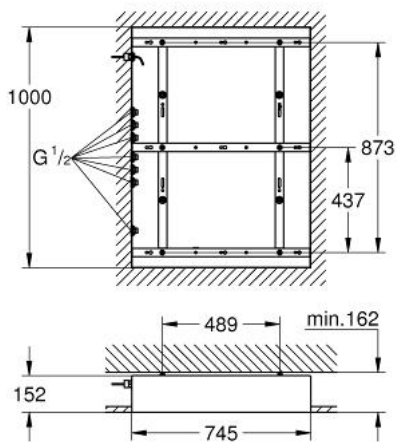

26 376 000 RAINSHOWER F-SERIES 40" ROUGH-IN SET

PRODUCT DESCRIPTION

- Colour: chrome
- for use with Rainshower F-Series 40" AquaSymphony ceiling shower
- 1000 mm (width) x 745 mm (height) x 152 mm (depth)
- min. installation depth: 167 mm
- waterways: brass
- 1/2" connections
- The ceiling construction must be appropriate for the static requirement of the product (total product weight more than 70 kg). Ceiling shower has to be controlled by 7 outlets + 1 hand shower outlet and the performance of the waste must be of sufficient size (> 100 l/min). For detailed planning please see separate planning & installation guide before start.
- Note: mounting pattern for Grohtherm F THM complete kit (34 634 000) included