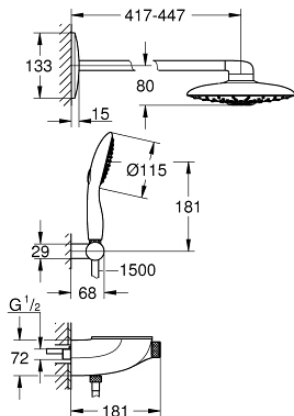

26 443 000 RAINSHOWER SYSTEM SMARTCONTROL DUO 360 COMBI SHOWER SYSTEM WITH THERMOSTAT, EXPOSED/CONCEALED

PRODUCT DESCRIPTION

- Colour: chrome
- consists of:
 - exposed/concealed SmartControl thermostat
 - allows change between:
 - head shower Rainshower Duo 360 with horizontal 450 mm shower arm, spray plate chrome
 - spray patterns: GROHE PureRain/GROHE Rain O² spray* and TrioMassage
 - maximum flow rate (at 3 bar): 21 l/min
- Power&Soul 115 hand shower, spray plate white (27 671)
 - maximum flow rate (at 3 bar): 7.5 l/min
- hand shower wall holder (27 055)
- Silverflex shower hose 1.500 mm (28 364)
 - minimum flow rate 10 l/min.
- GROHE DreamSpray - perfect spray pattern
- GROHE LongLife finish
- GROHE CoolTouch - no risk of scalding
- GROHE TurboStat - compact cartridge with wax thermoelement
- GROHE EcoJoy - less water, perfect flow
- GROHE SafeStop - safety button at 38°C
- GROHE SafeStop Plus - optional temperature limiter at 43°C included
- GROHE SmartControl - control the shower with intuitive push/turn button
- GROHE EasyReach shower tray
- GROHE SpeedClean - effortless limescale removal
- Inner WaterGuide - inner insulation for surface protection
- TwistStop - to prevent hose from twisting
- requires rough-in set 26 264 and concealed unit 26 449 – all to be ordered separately
- * to be decided at first installation; factory default setting: GROHE PureRain